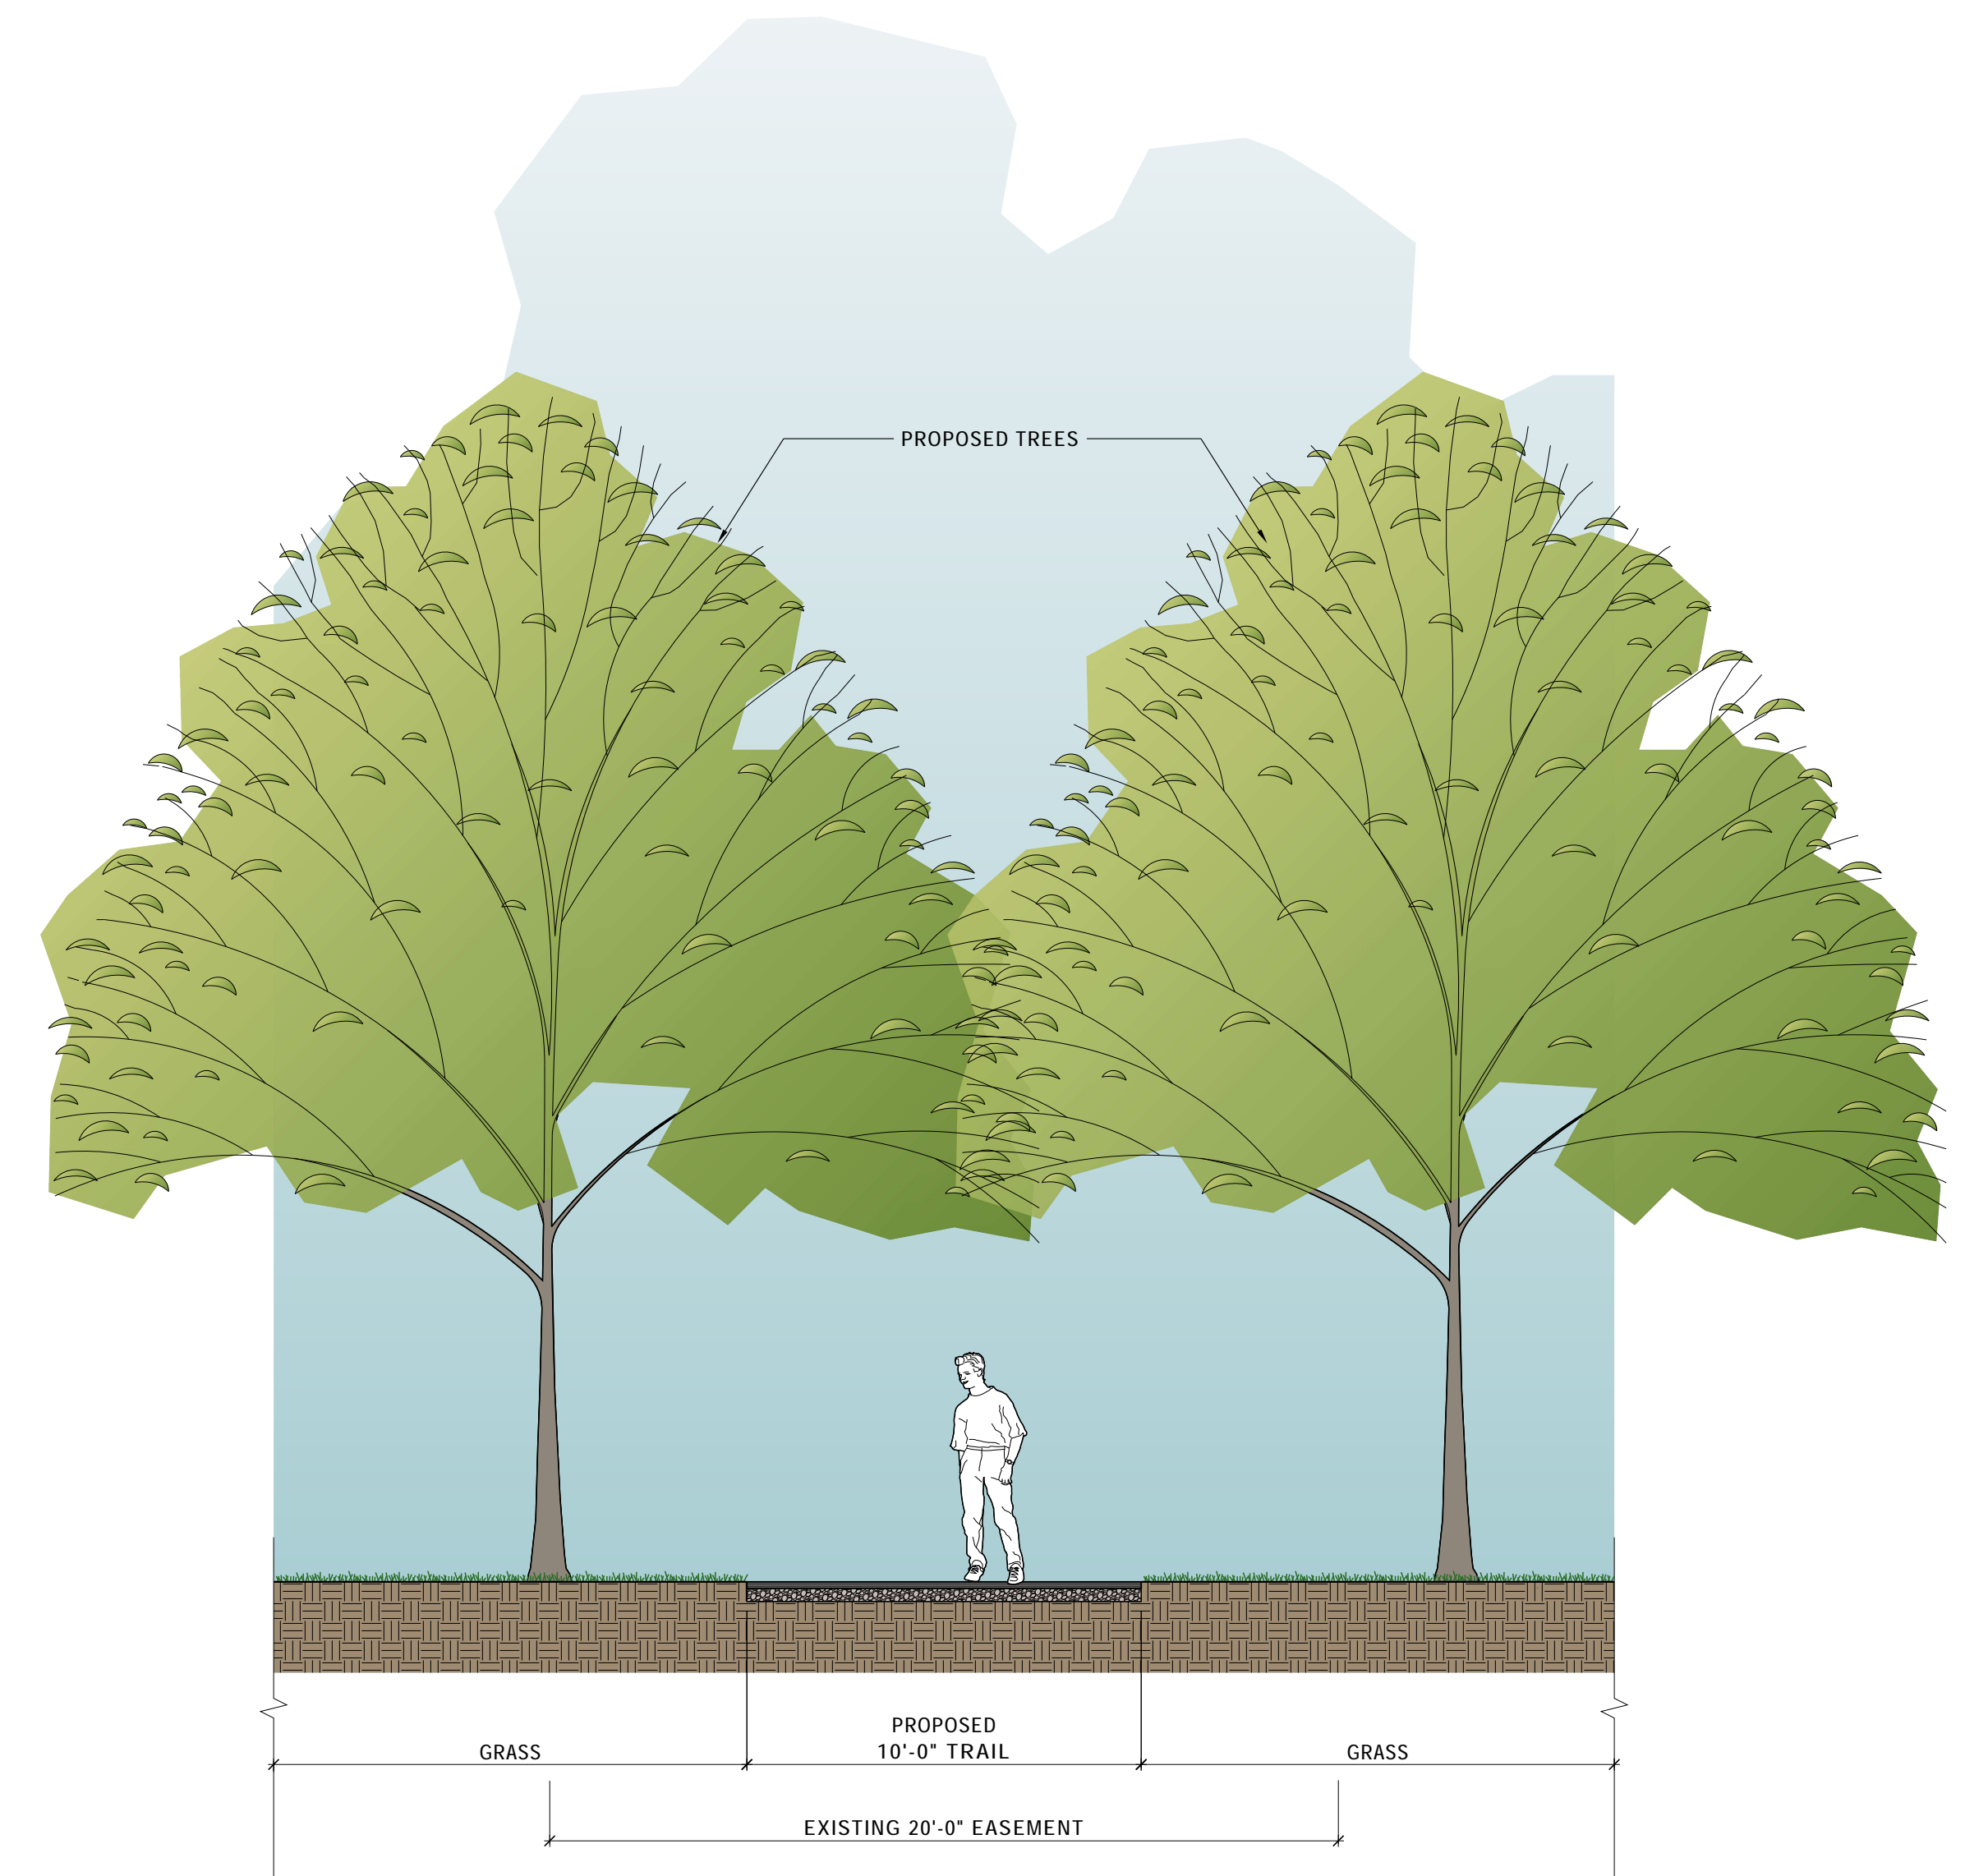

4 TRAIL ALONG NORTHSHORE DRIVE
SCALE: 1/4"=1'-0"

3 TYPICAL TRAIL ON GRADE
SCALE: 1/4"=1'-0"

04/29/2016

CORRIDOR SECTIONS - CORRIDOR C
WEISGARBER GREENWAY AND BEARDEN GREENWAY TO LAKESHORE GREENWAY
CITY OF KNOXVILLE

C2.2

SECTIONS