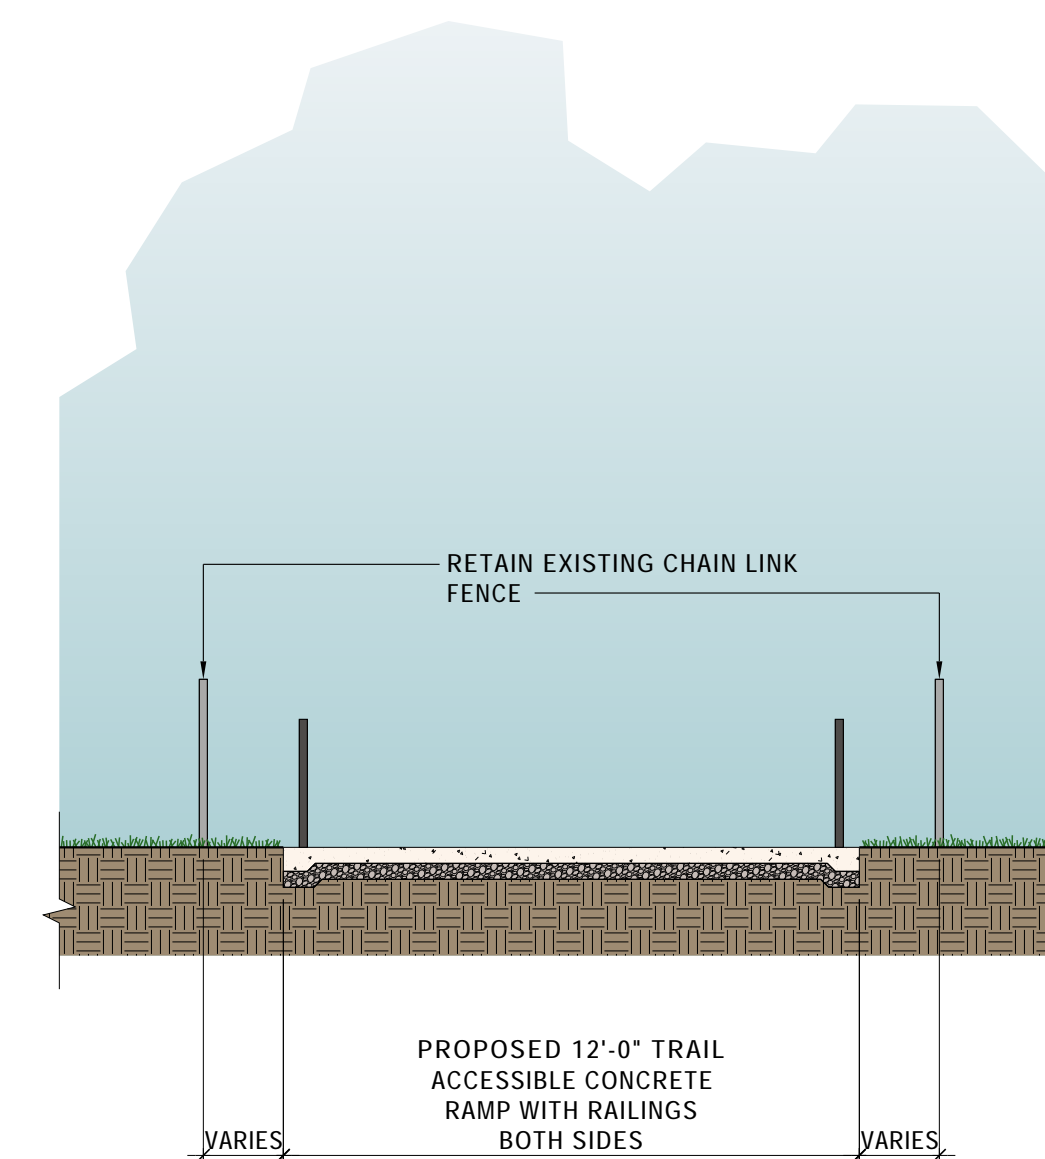

8 TRAIL ON SLOPE
SCALE: 1/4"=1'-0"

7 TRAIL CONNECTION TO SCHOOL GROUNDS
SCALE: 1/4"=1'-0"

04/29/2016

CORRIDOR SECTIONS - CORRIDOR C
WEISGARBER GREENWAY AND BEARDEN GREENWAY TO LAKESHORE GREENWAY
CITY OF KNOXVILLE

C2.4

SECTIONS