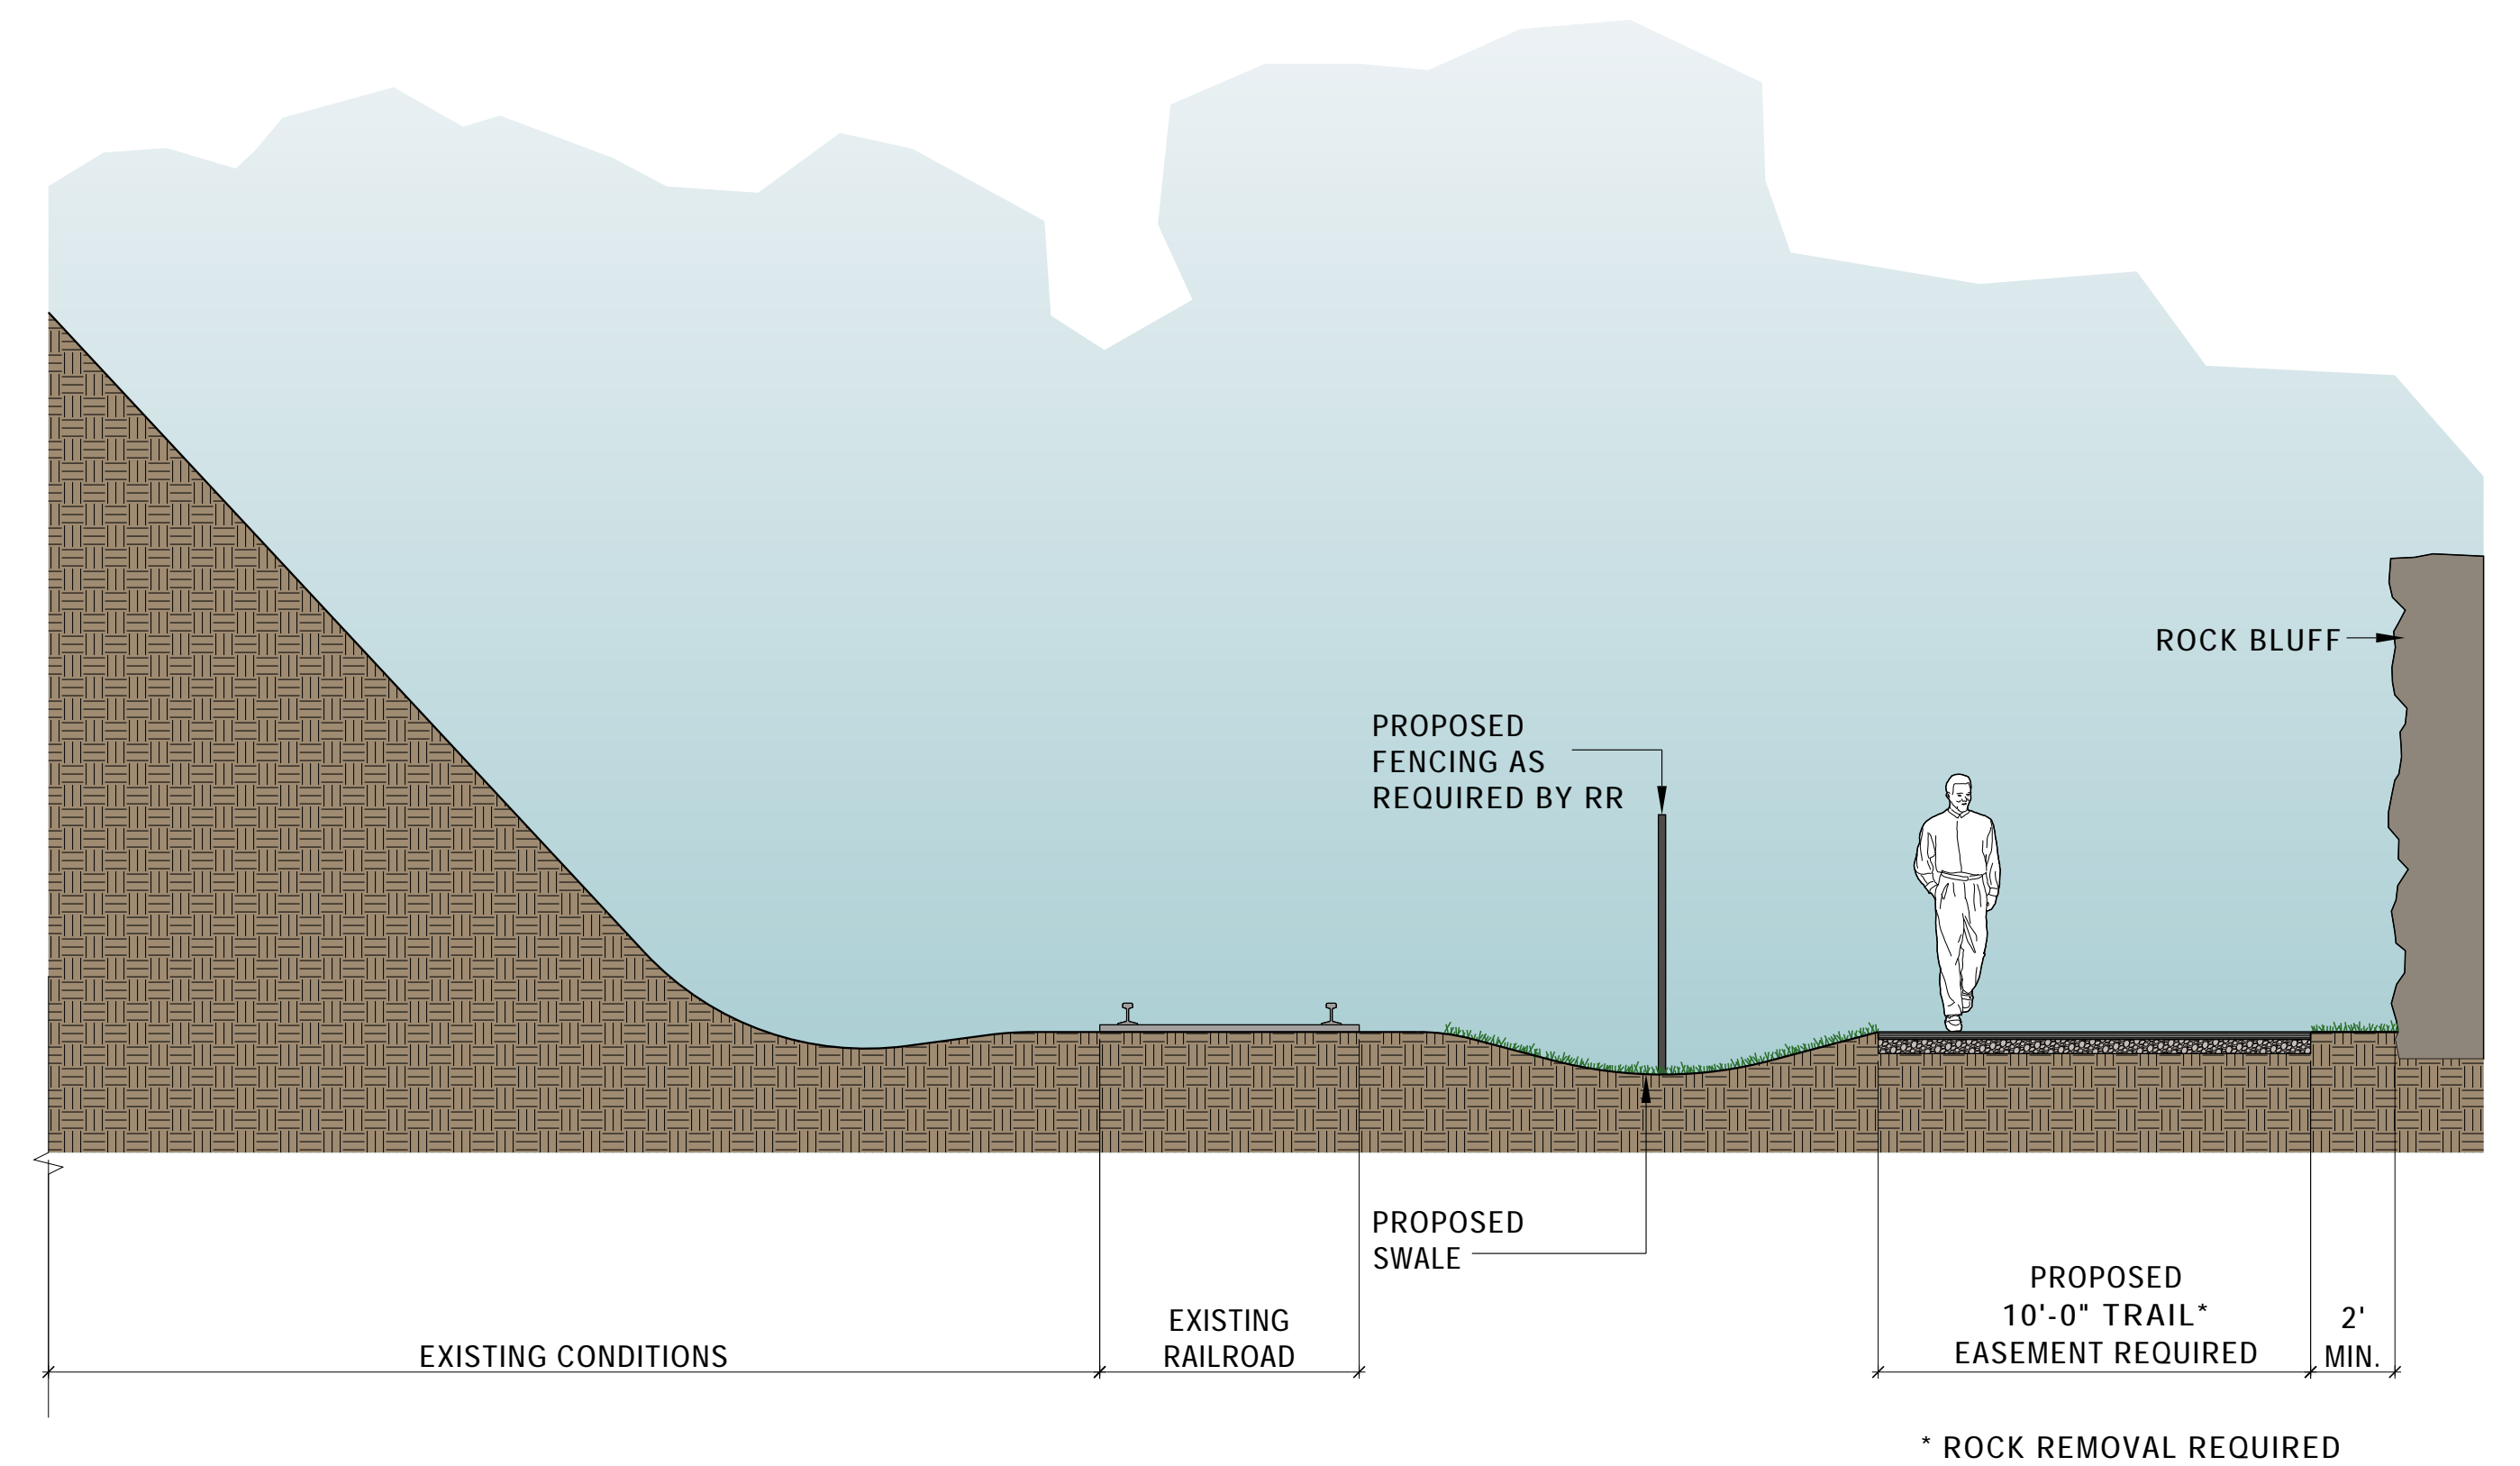

8 TYPICAL TRAIL ON SLOPE
SCALE: 1/4"=1'-0"

7 TRAIL ALONG RAILROAD @ ROCK BLUFF
SCALE: 1/4"=1'-0"