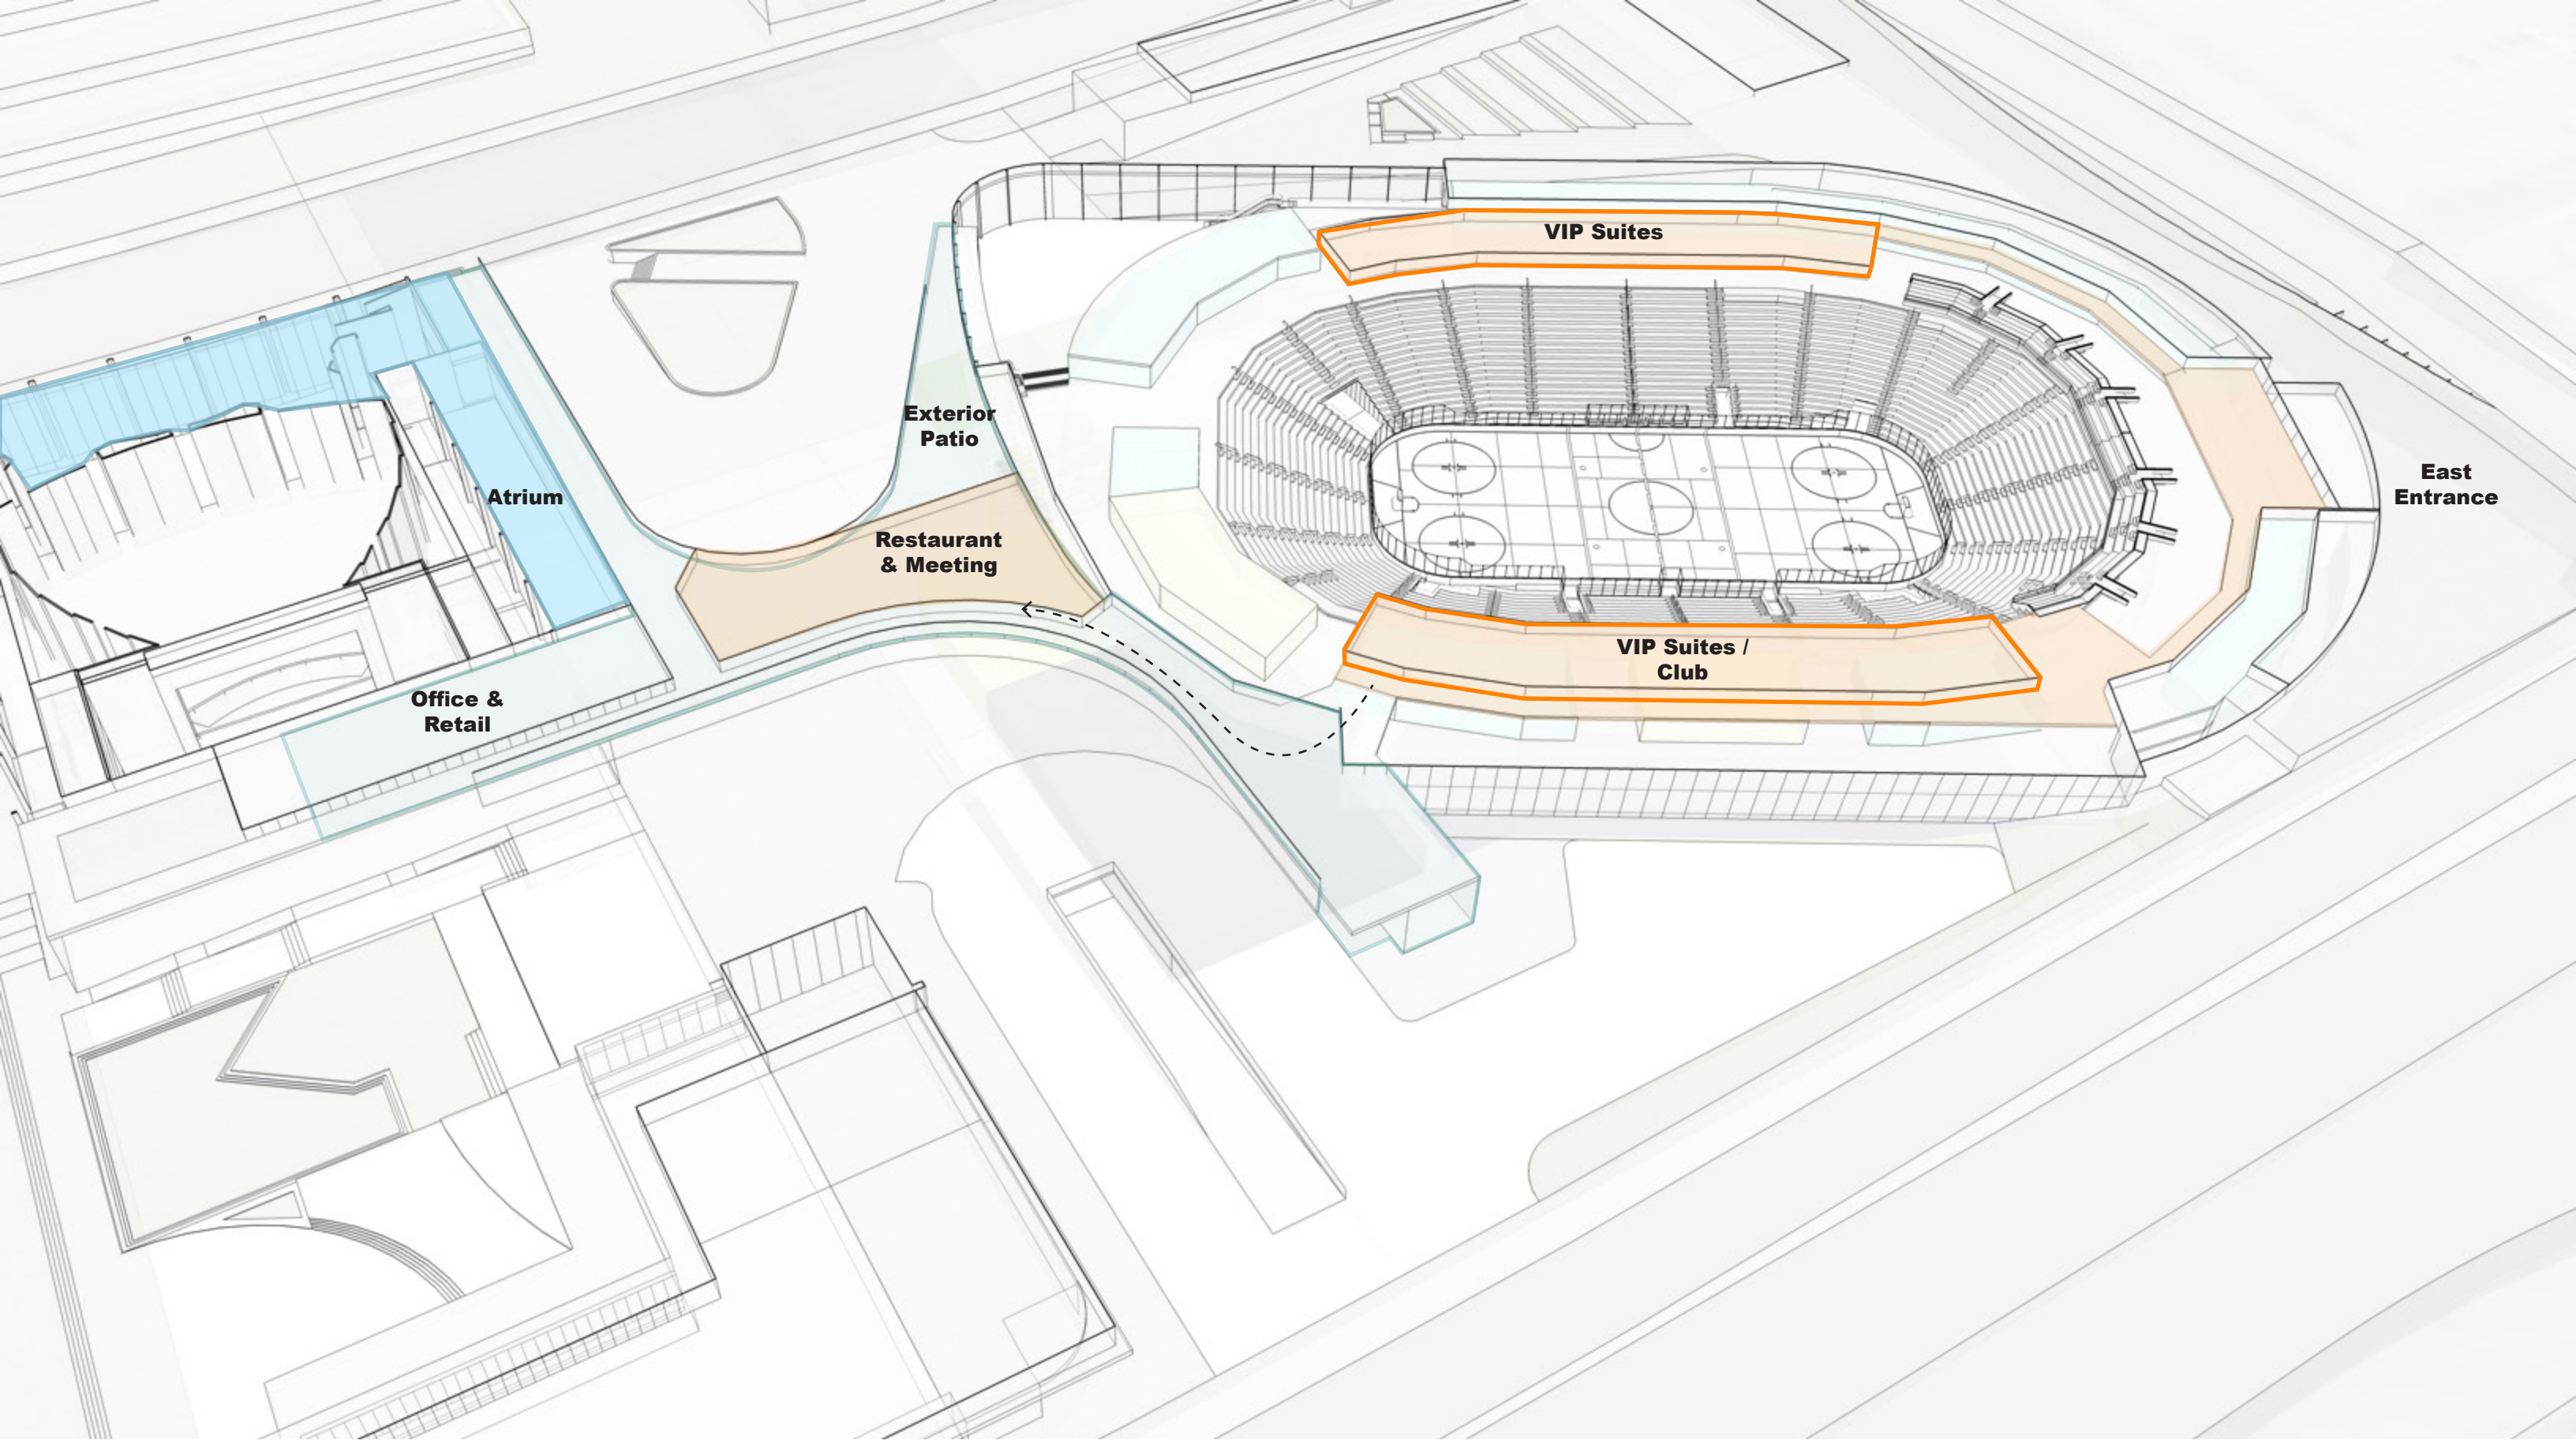

Future Development

New Arena

East Entrance

Historic Preservation Dr

James White Pkwy

OPTION 2 SITE PLAN - **GATEWAY**

Knoxville Marriott

OPTION 2 - EVENT LEVEL

OPTION 2- MAIN PLAZA & CONCOURSE LEVEL

OPTION 2- VIP LEVEL

OPTION 2- AERIAL VIEW FROM SOUTH

Stage

Loading Dock

**Restaurant
& Meeting**

New Loading Dock

New Arena

OPTION 2-EAST-WEST SECTION

HOCKEY

BASKETBALL

END STAGE CONCERT

New Arena

Future Development

Future Retail

Existing Auditorium

Main Plaza & Entrance

Future Retail

Future Retail

Existing Auditorium

Future Retail

Future Development

Future Retail

New Arena