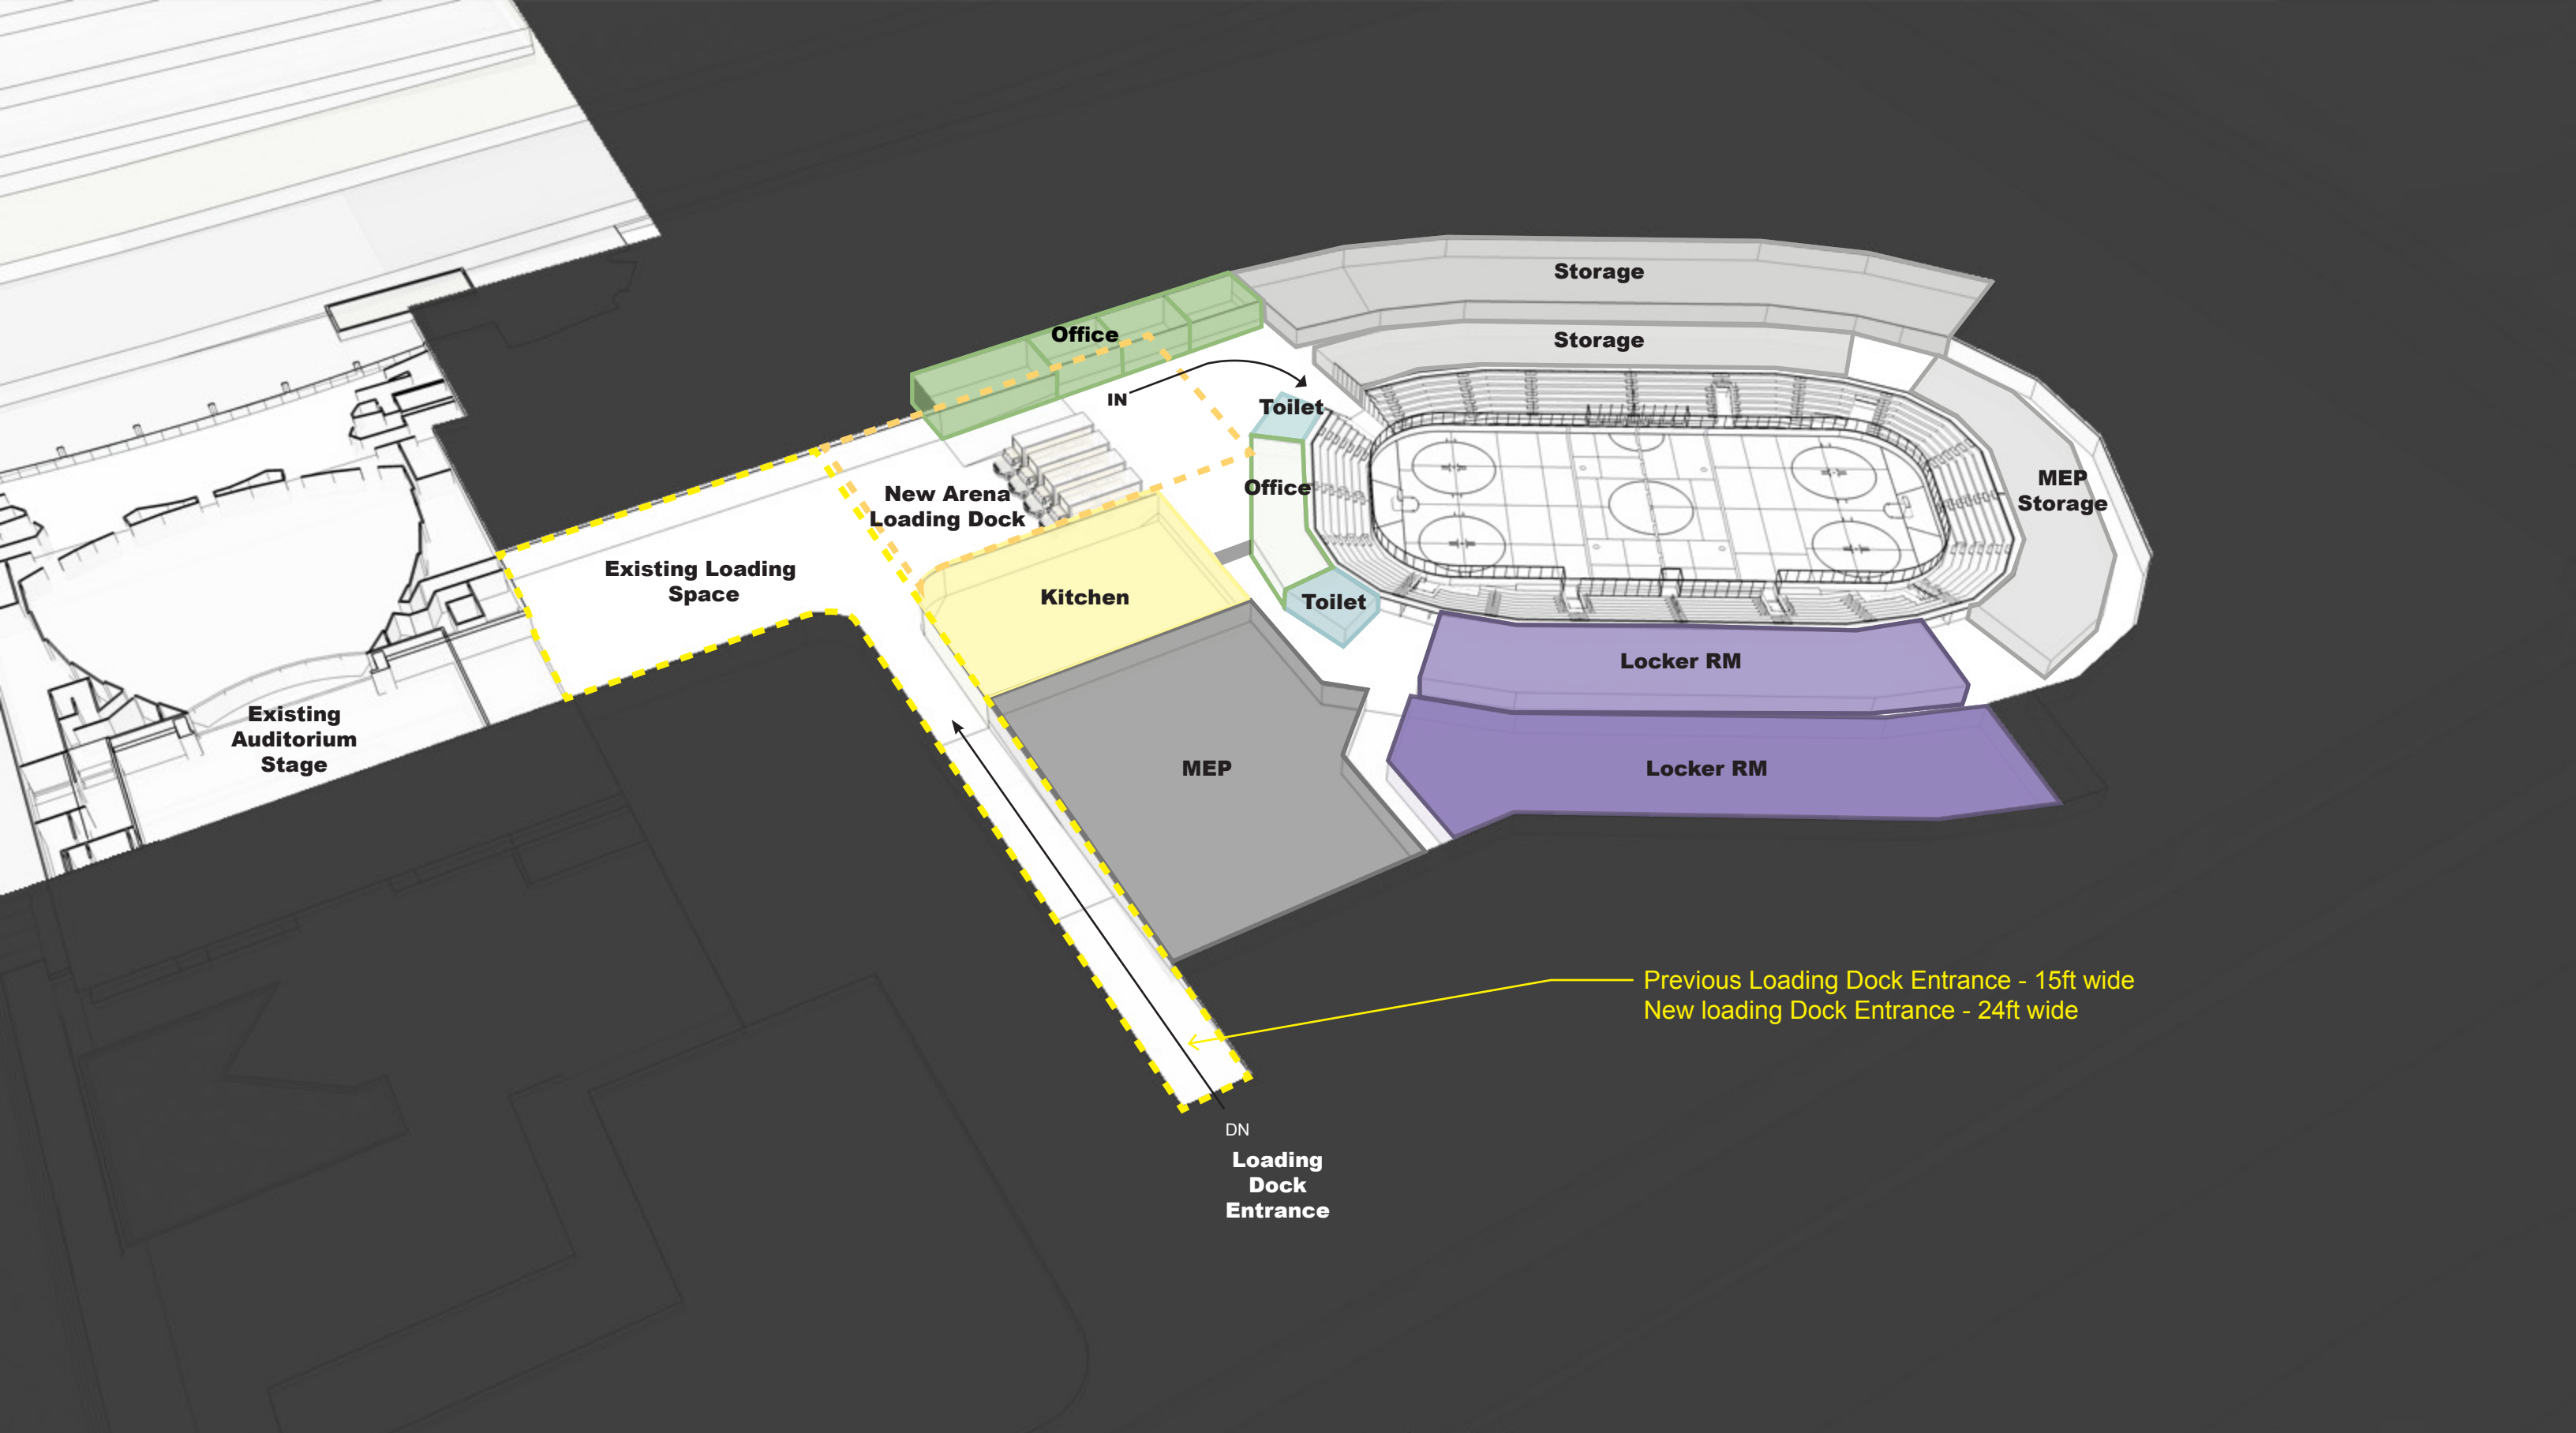

Future Development

New Arena

East Entrance

Historic Preservation Dr

James White Pkwy

OPTION 2 SITE PLAN - **GATEWAY**

Knoxville Marriott

OPTION 2 - EVENT LEVEL

OPTION 2- MAIN PLAZA & CONCOURSE LEVEL

OPTION 2- VIP LEVEL

OPTION 2- AERIAL VIEW FROM SOUTH

Stage

Loading Dock

**Restaurant
& Meeting**

New Loading Dock

New Arena

OPTION 2-EAST-WEST SECTION

HOCKEY

BASKETBALL

END STAGE CONCERT

New Arena

Future Development

Future Retail

Existing Auditorium

Main Plaza & Entrance

Future Retail

Future Retail

Existing Auditorium

Future Retail

Future Development

Future Retail

New Arena