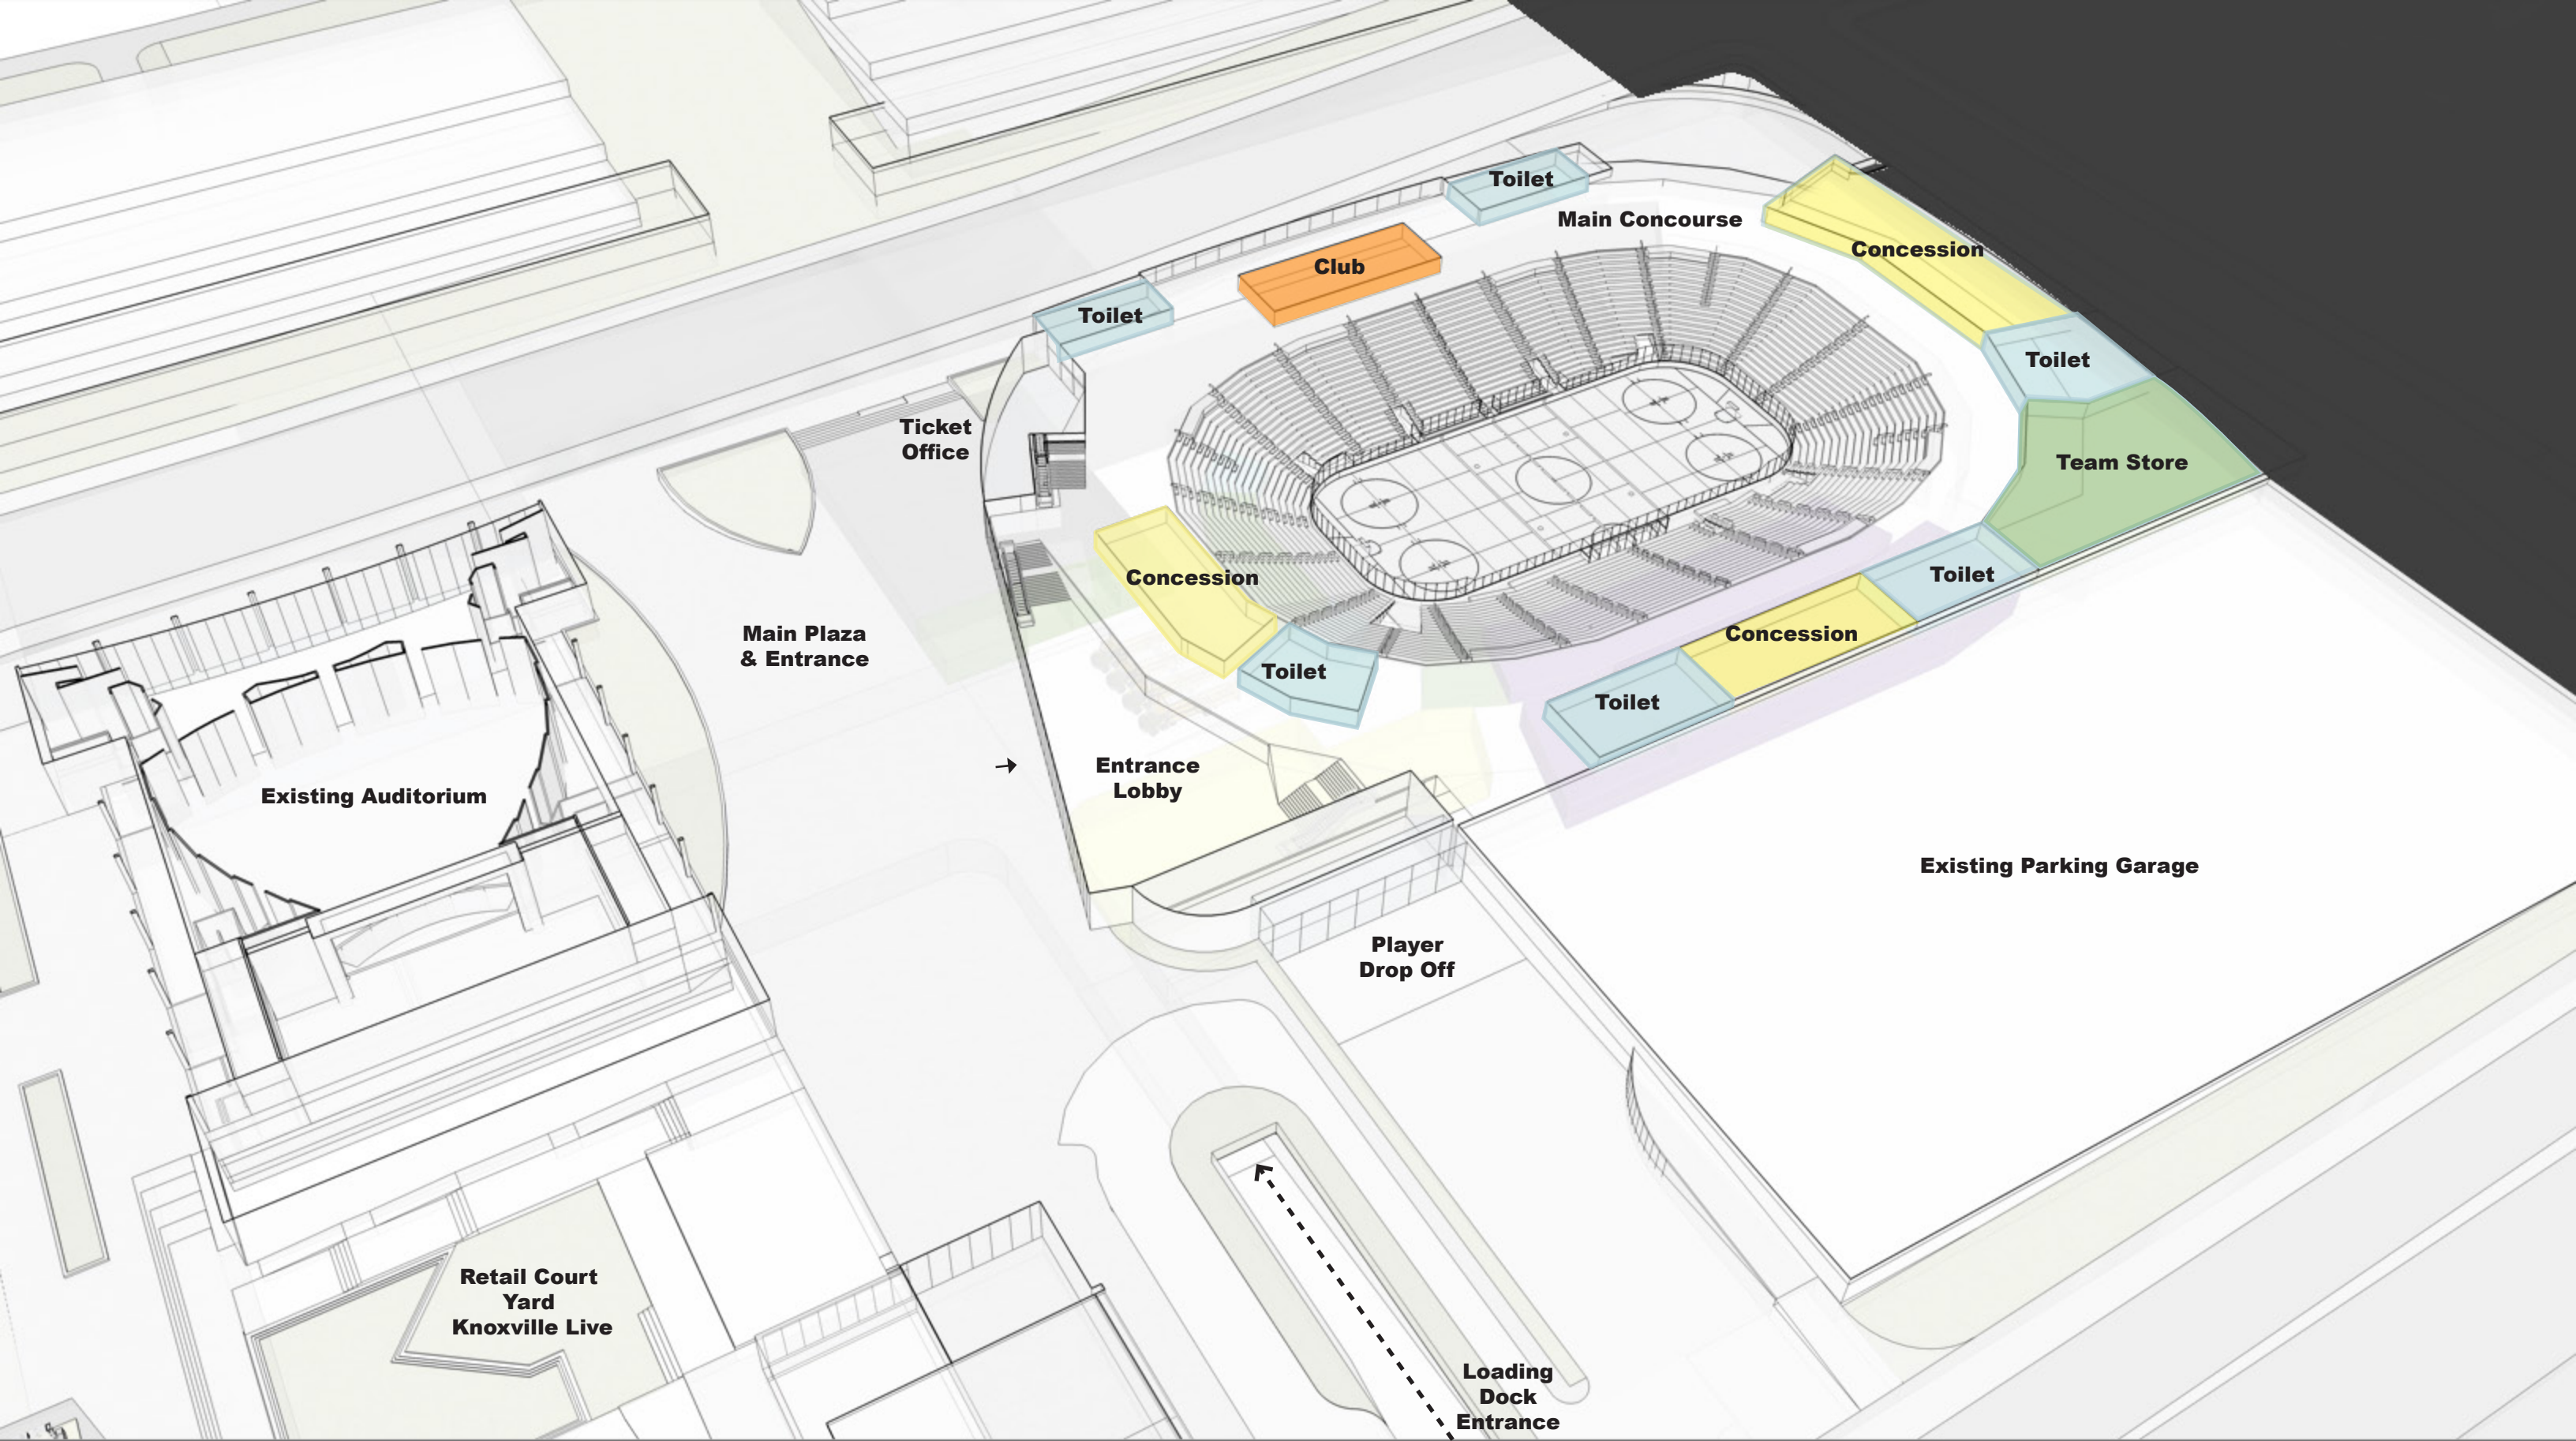

OPTION 1 - MAIN PLAZA & CONCOURSE LEVEL

OPTION 1 - MAIN PLAZA & CONCOURSE LEVEL

OPTION 1 - VIP LEVEL

OPTION 1- AERIAL VIEW FROM SOUTH

Auditorium Stage

Loading Dock

Main Plaza

New Loading Dock

New Arena

OPTION 1-EAST-WEST SECTION

HOCKEY

BASKETBALL

END STAGE CONCERT

Future Retail

New Arena

**Existing Parking
Garage**

OPTION 2- MAIN PLAZA & CONCOURSE LEVEL

OPTION 2- VIP LEVEL

OPTION 2- AERIAL VIEW FROM SOUTH

Stage

Loading Dock

**Restaurant
& Meeting**

New Loading Dock

New Arena

Main Plaza & Entrance

Future Retail

Future Retail

Existing Auditorium

Future Retail

Future Development

Future Retail

New Arena