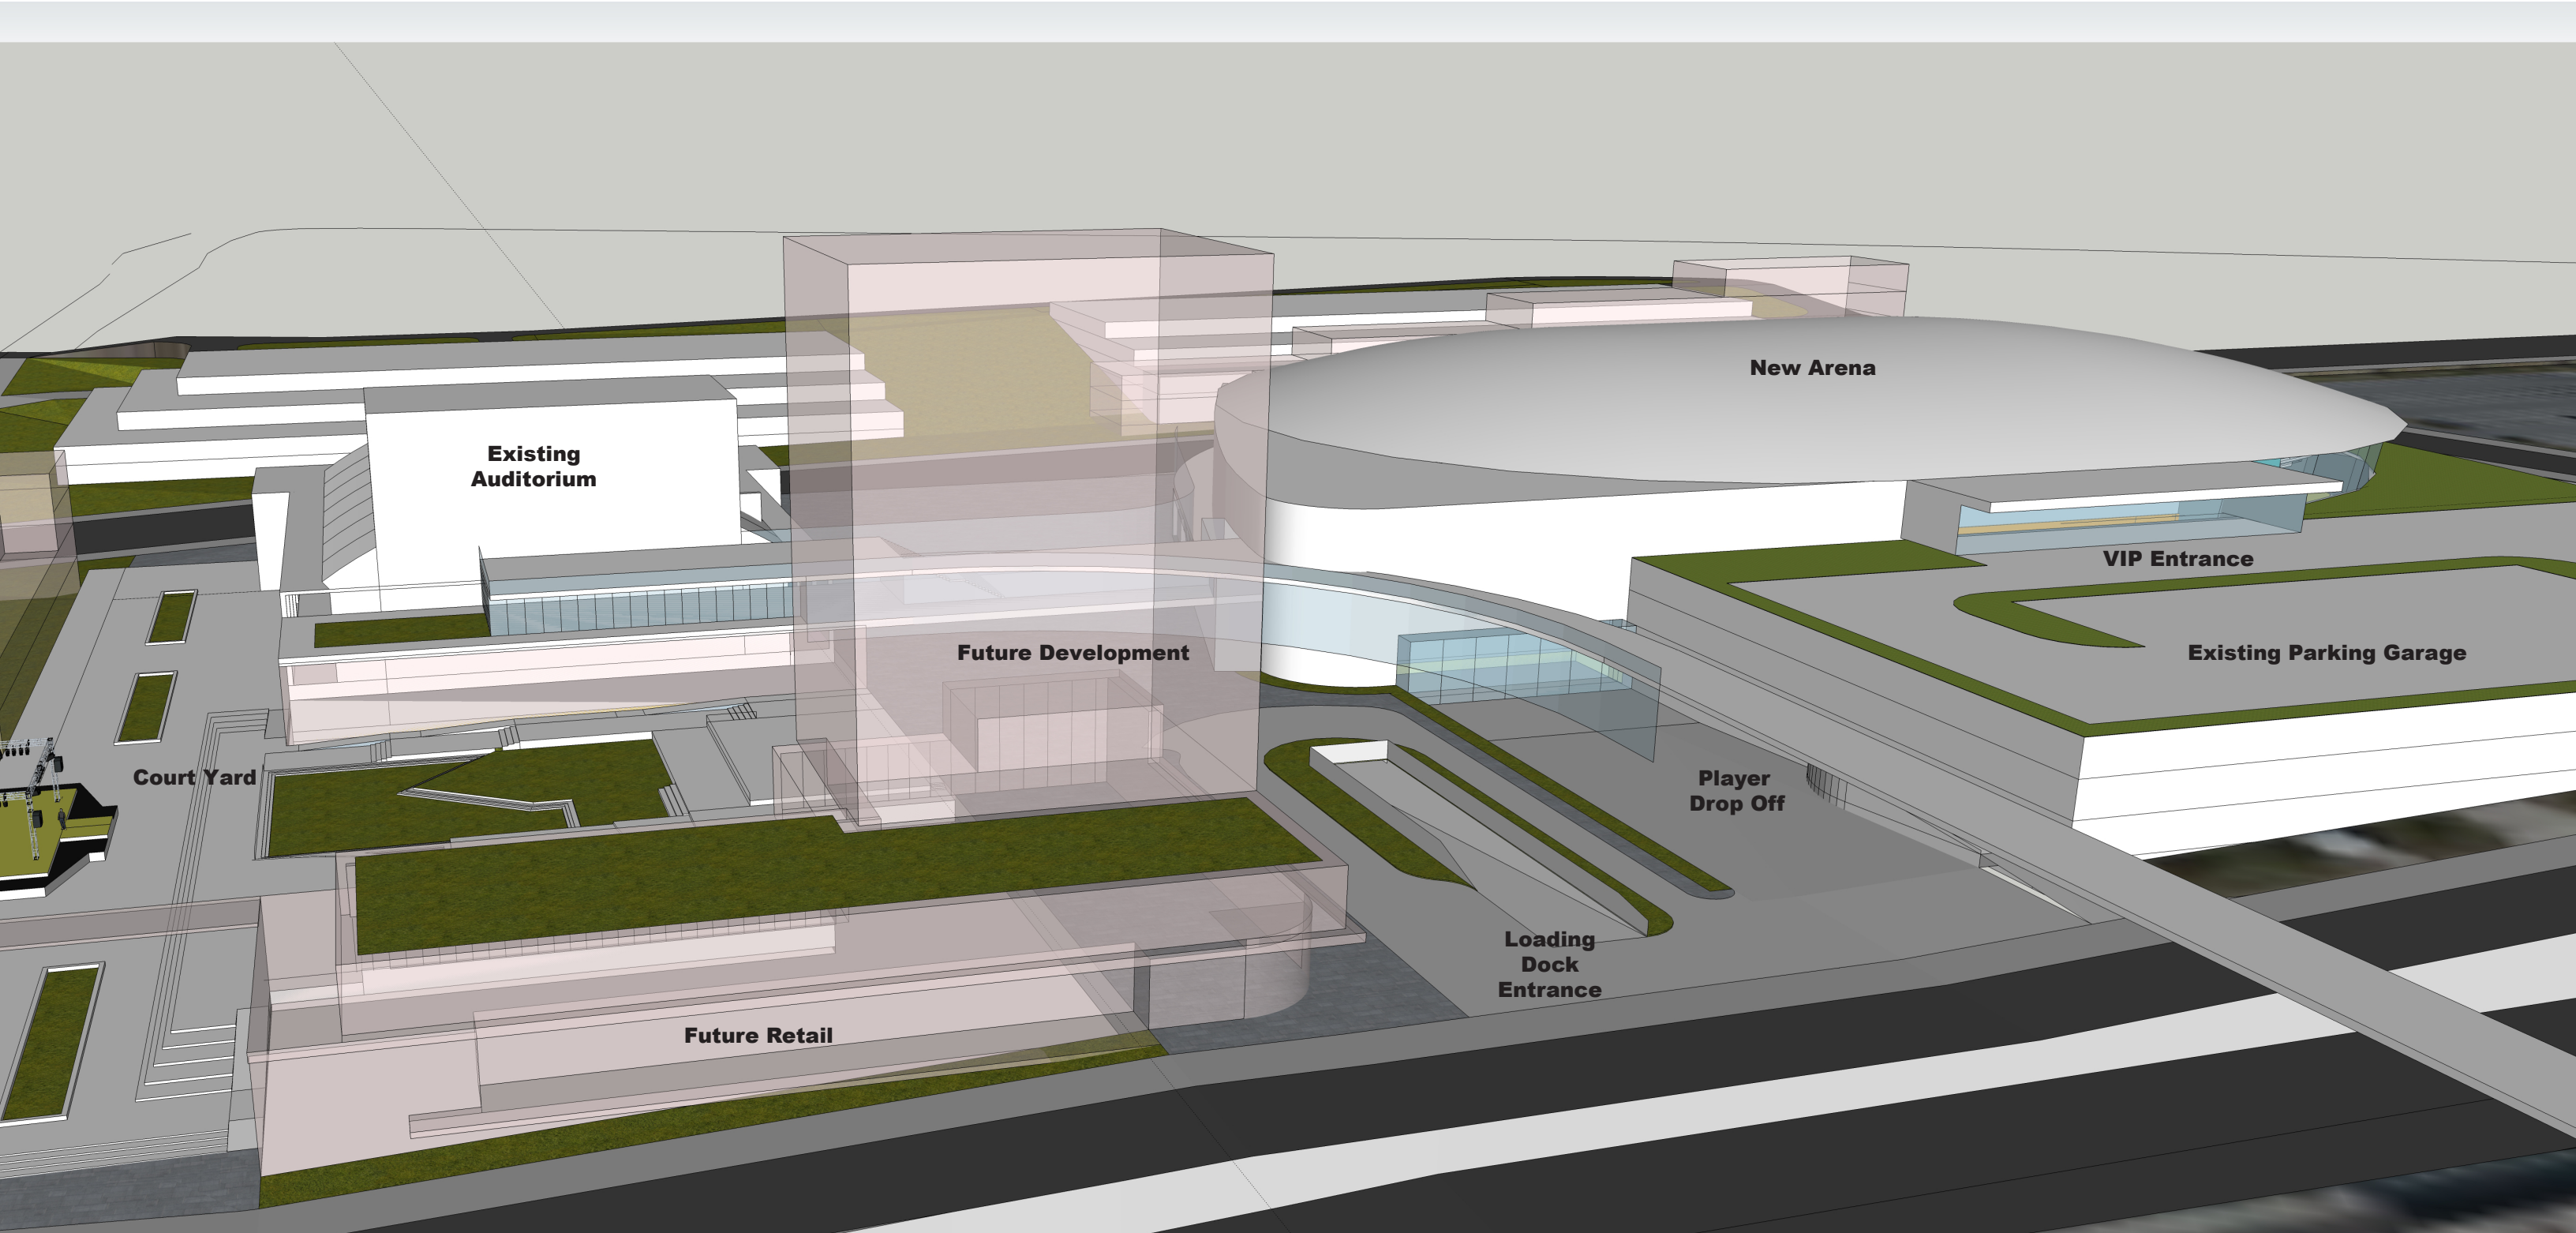

OPTION 1 - MAIN PLAZA & CONCOURSE LEVEL

OPTION 1 - MAIN PLAZA & CONCOURSE LEVEL

OPTION 1 - VIP LEVEL

OPTION 1- AERIAL VIEW FROM SOUTH

Auditorium Stage

Loading Dock

Main Plaza

New Loading Dock

New Arena

OPTION 1-EAST-WEST SECTION

HOCKEY

BASKETBALL

END STAGE CONCERT

Future Retail

New Arena

**Existing Parking
Garage**

OPTION 2- MAIN PLAZA & CONCOURSE LEVEL

OPTION 2- VIP LEVEL

OPTION 2- AERIAL VIEW FROM SOUTH

Stage

Loading Dock

**Restaurant
& Meeting**

New Loading Dock

New Arena

Main Plaza & Entrance

Future Retail

Future Retail

Existing Auditorium

Future Retail

Future Development

Future Retail

New Arena