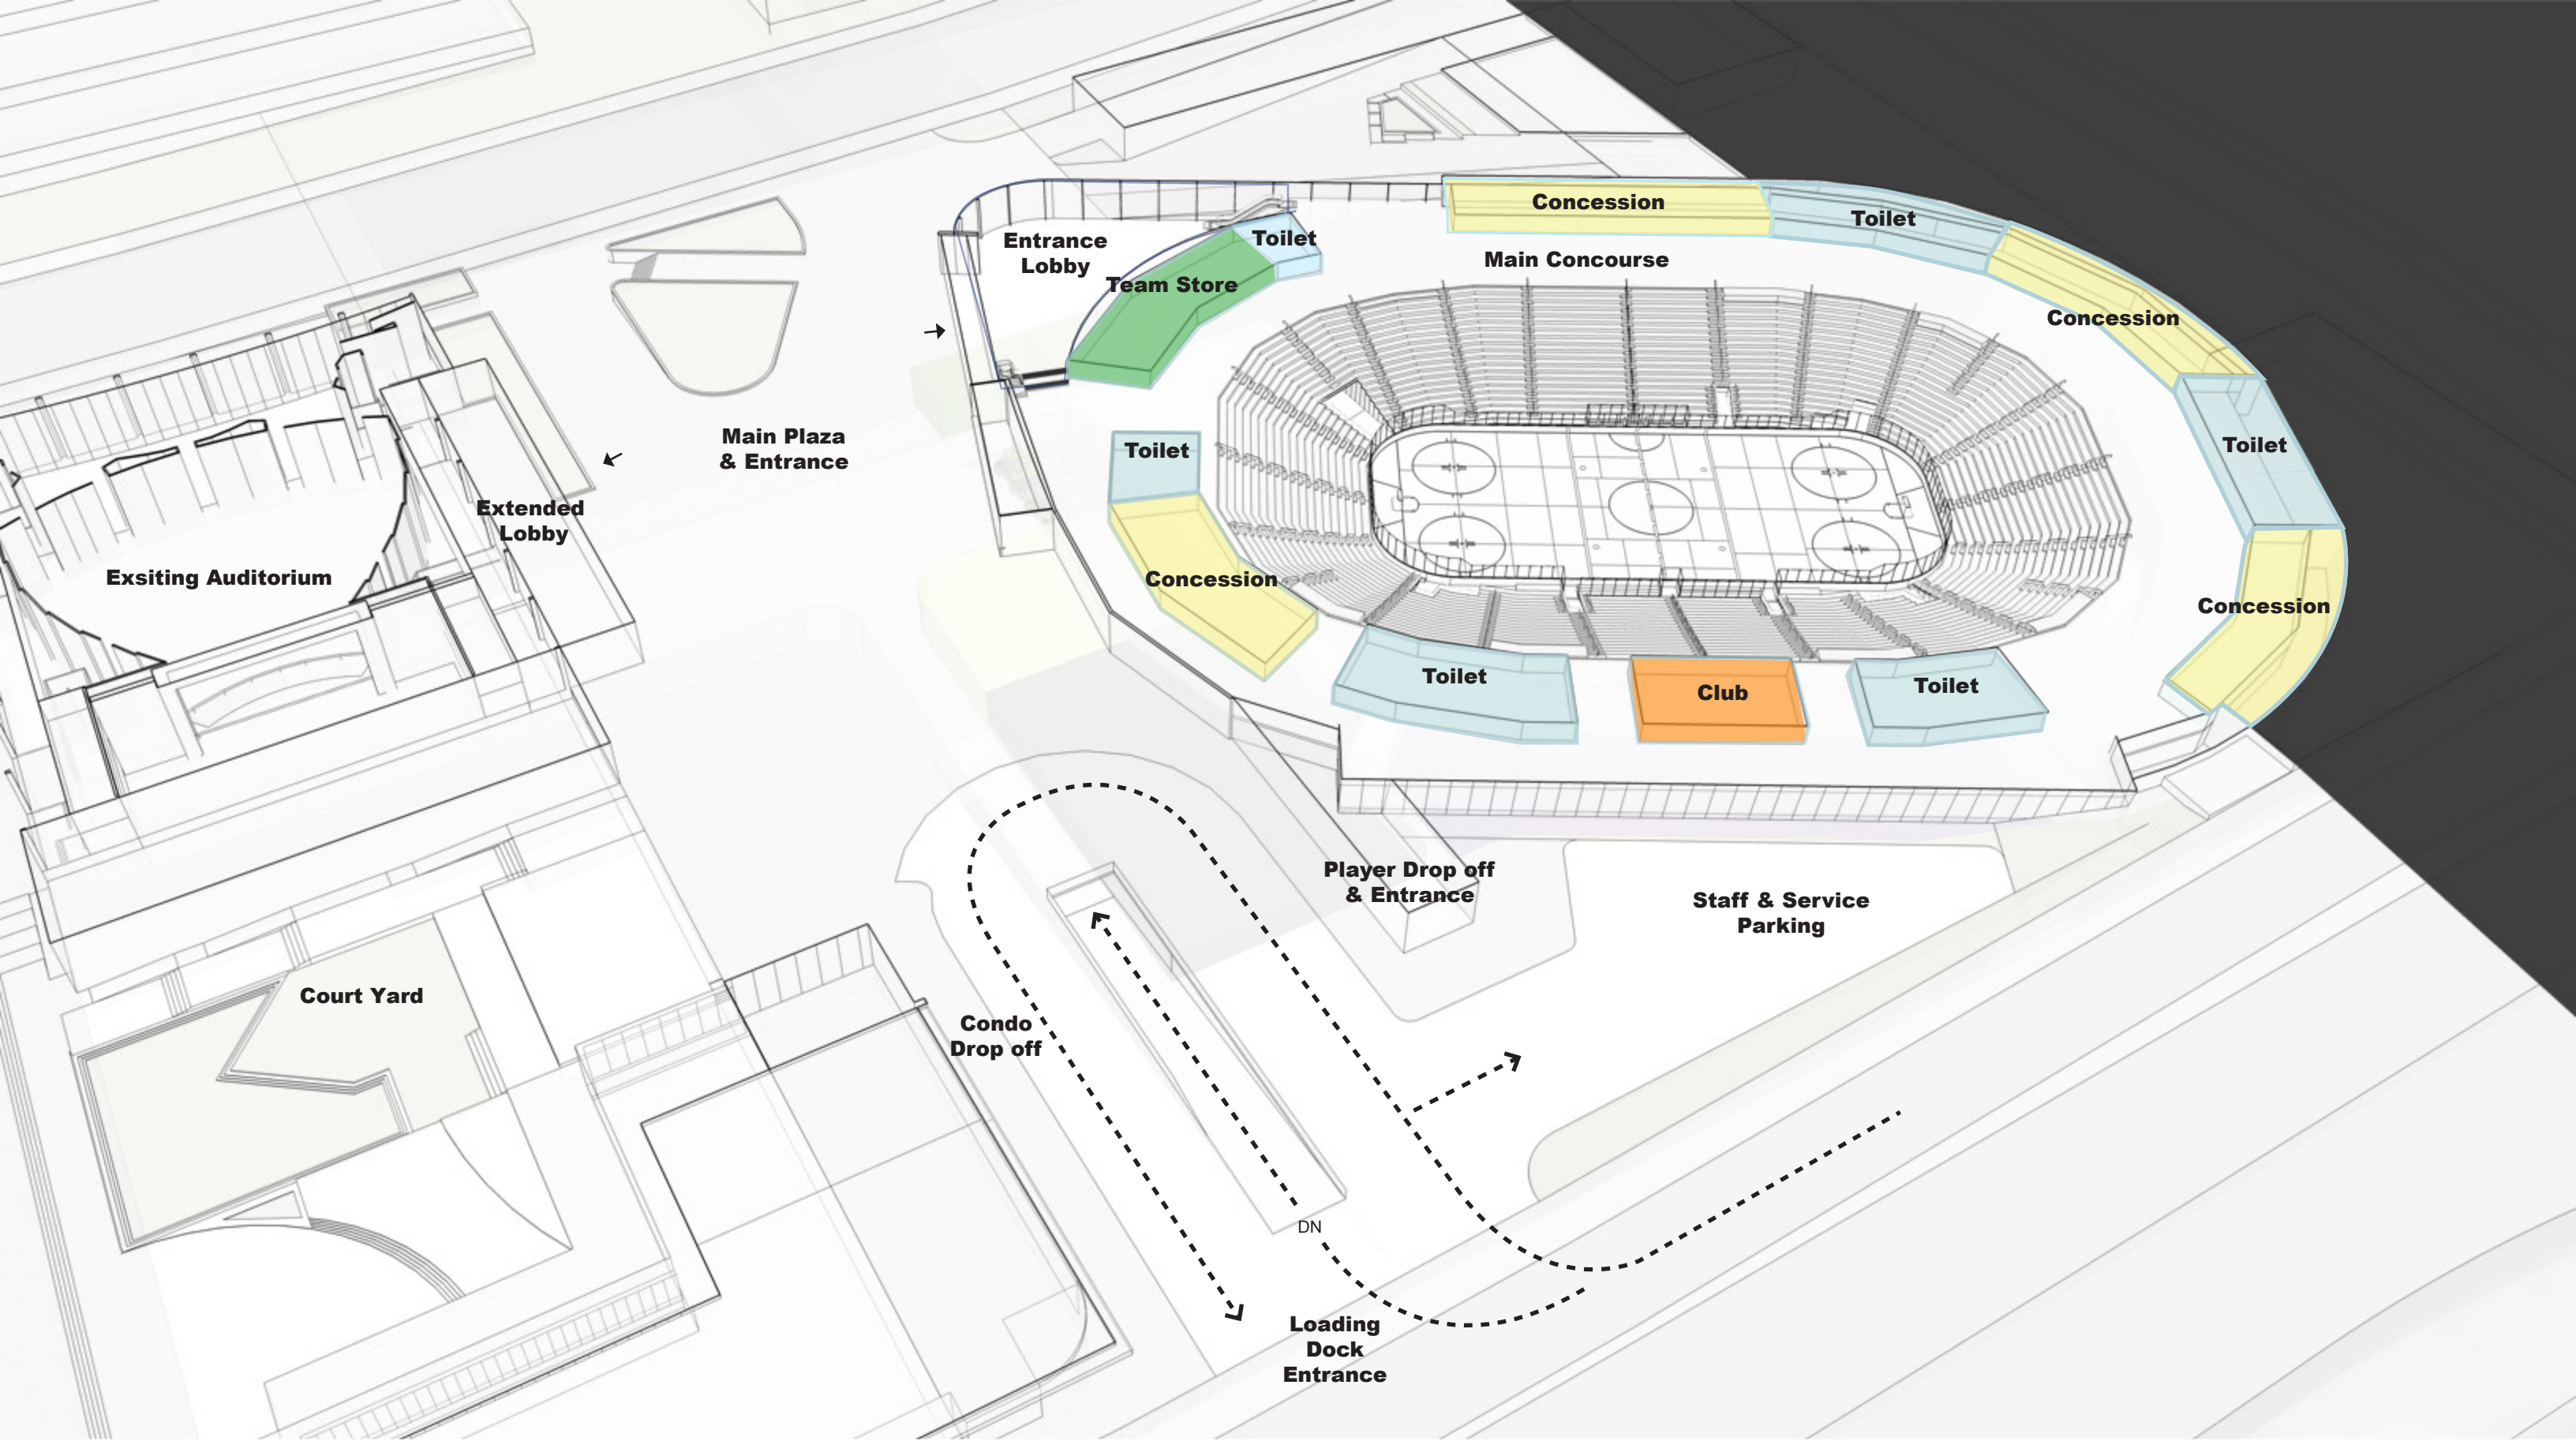

Future Development

New Arena

East Entrance

Historic Preservation Dr

James White Pkwy

OPTION 2 SITE PLAN - **GATEWAY**

Knoxville Marriott

OPTION 2 - EVENT LEVEL

OPTION 2- MAIN PLAZA & CONCOURSE LEVEL

OPTION 2- VIP LEVEL

OPTION 2- AERIAL VIEW FROM SOUTH

Stage

Loading Dock

**Restaurant
& Meeting**

New Loading Dock

New Arena

OPTION 2-EAST-WEST SECTION

HOCKEY

BASKETBALL

END STAGE CONCERT

New Arena

Future Development

Future Retail

Existing Auditorium

Main Plaza & Entrance

Future Retail

Future Retail

Existing Auditorium

Future Retail

Future Development

Future Retail

New Arena