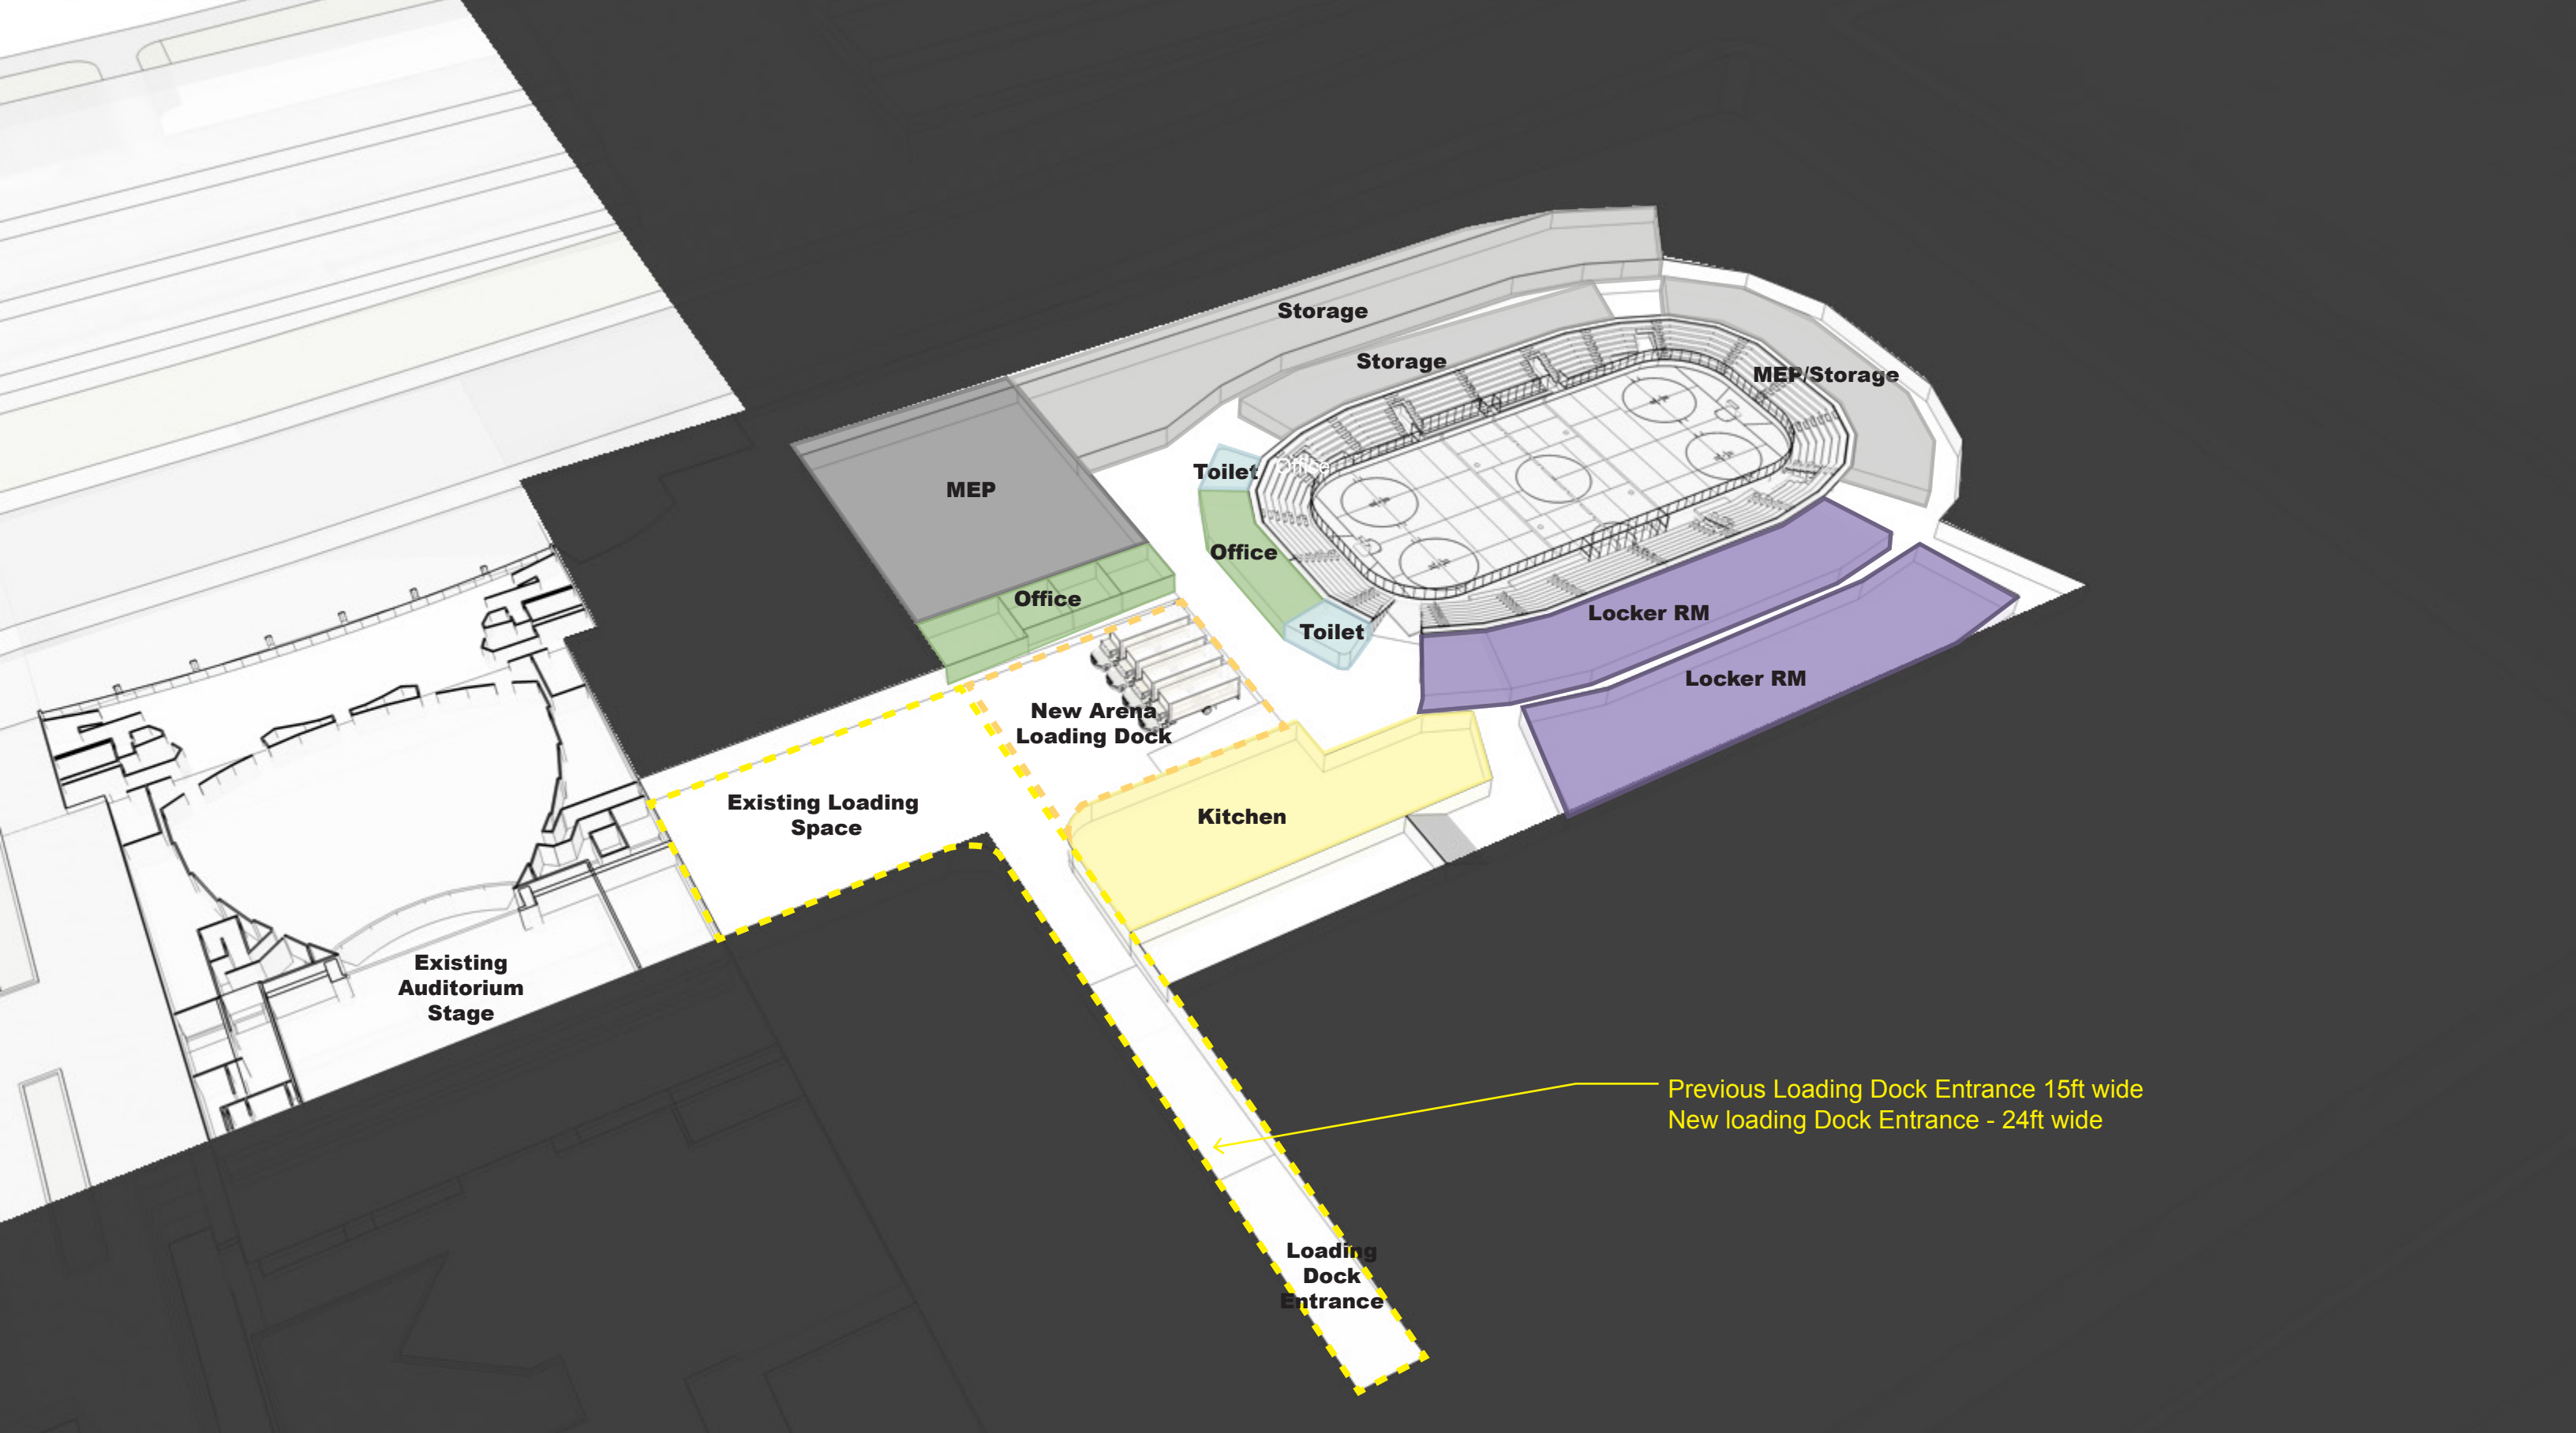

OPTION 1 - MAIN PLAZA & CONCOURSE LEVEL

OPTION 1 - MAIN PLAZA & CONCOURSE LEVEL

OPTION 1 - VIP LEVEL

OPTION 1- AERIAL VIEW FROM SOUTH

Auditorium Stage

Loading Dock

Main Plaza

New Loading Dock

New Arena

OPTION 1-EAST-WEST SECTION

HOCKEY

BASKETBALL

END STAGE CONCERT

Future Retail

New Arena

**Existing Parking
Garage**

OPTION 2- MAIN PLAZA & CONCOURSE LEVEL

OPTION 2- VIP LEVEL

OPTION 2- AERIAL VIEW FROM SOUTH

Stage

Loading Dock

**Restaurant
& Meeting**

New Loading Dock

New Arena

Main Plaza & Entrance

Future Retail

Future Retail

Existing Auditorium

Future Retail

Future Development

Future Retail

New Arena