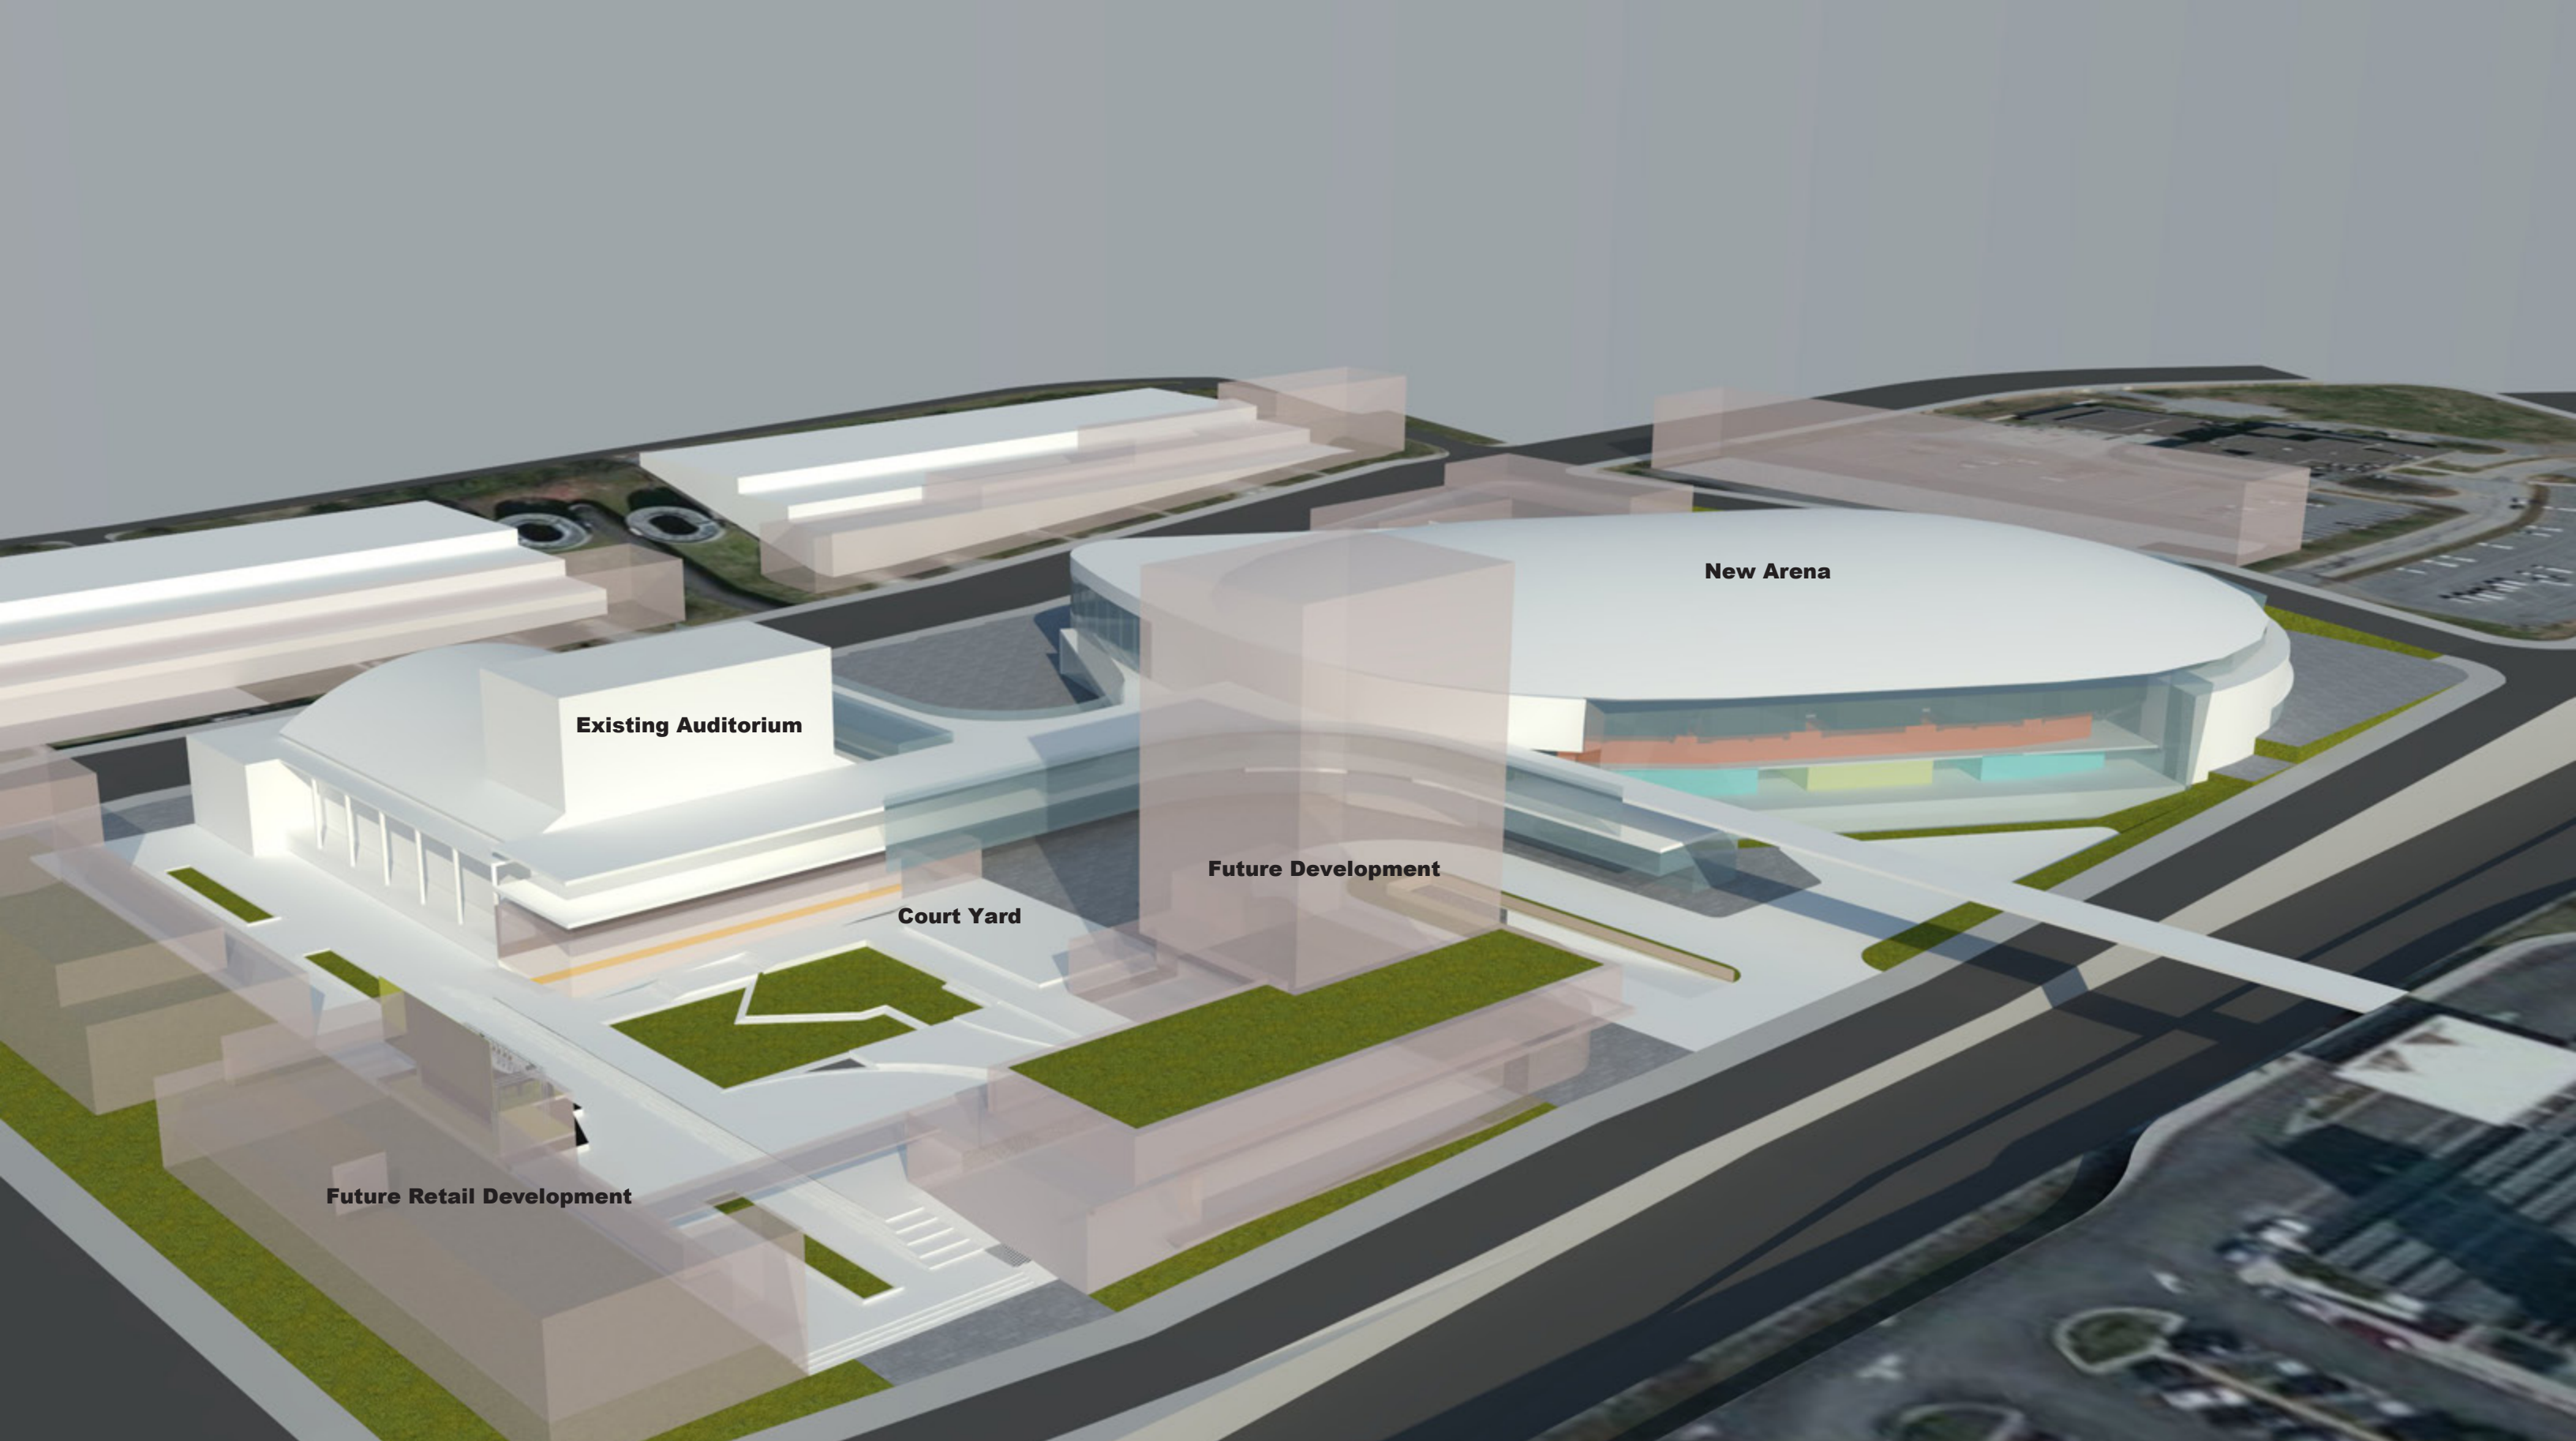

Future Development

New Arena

East Entrance

Historic Preservation Dr

James White Pkwy

OPTION 2 SITE PLAN - **GATEWAY**

Knoxville Marriott

OPTION 2 - EVENT LEVEL

OPTION 2- MAIN PLAZA & CONCOURSE LEVEL

OPTION 2- VIP LEVEL

OPTION 2- AERIAL VIEW FROM SOUTH

Stage

Loading Dock

**Restaurant
& Meeting**

New Loading Dock

New Arena

OPTION 2-EAST-WEST SECTION

HOCKEY

BASKETBALL

END STAGE CONCERT

New Arena

Future Development

Future Retail

Existing Auditorium

Main Plaza & Entrance

Future Retail

Future Retail

Existing Auditorium

Future Retail

Future Development

Future Retail

New Arena