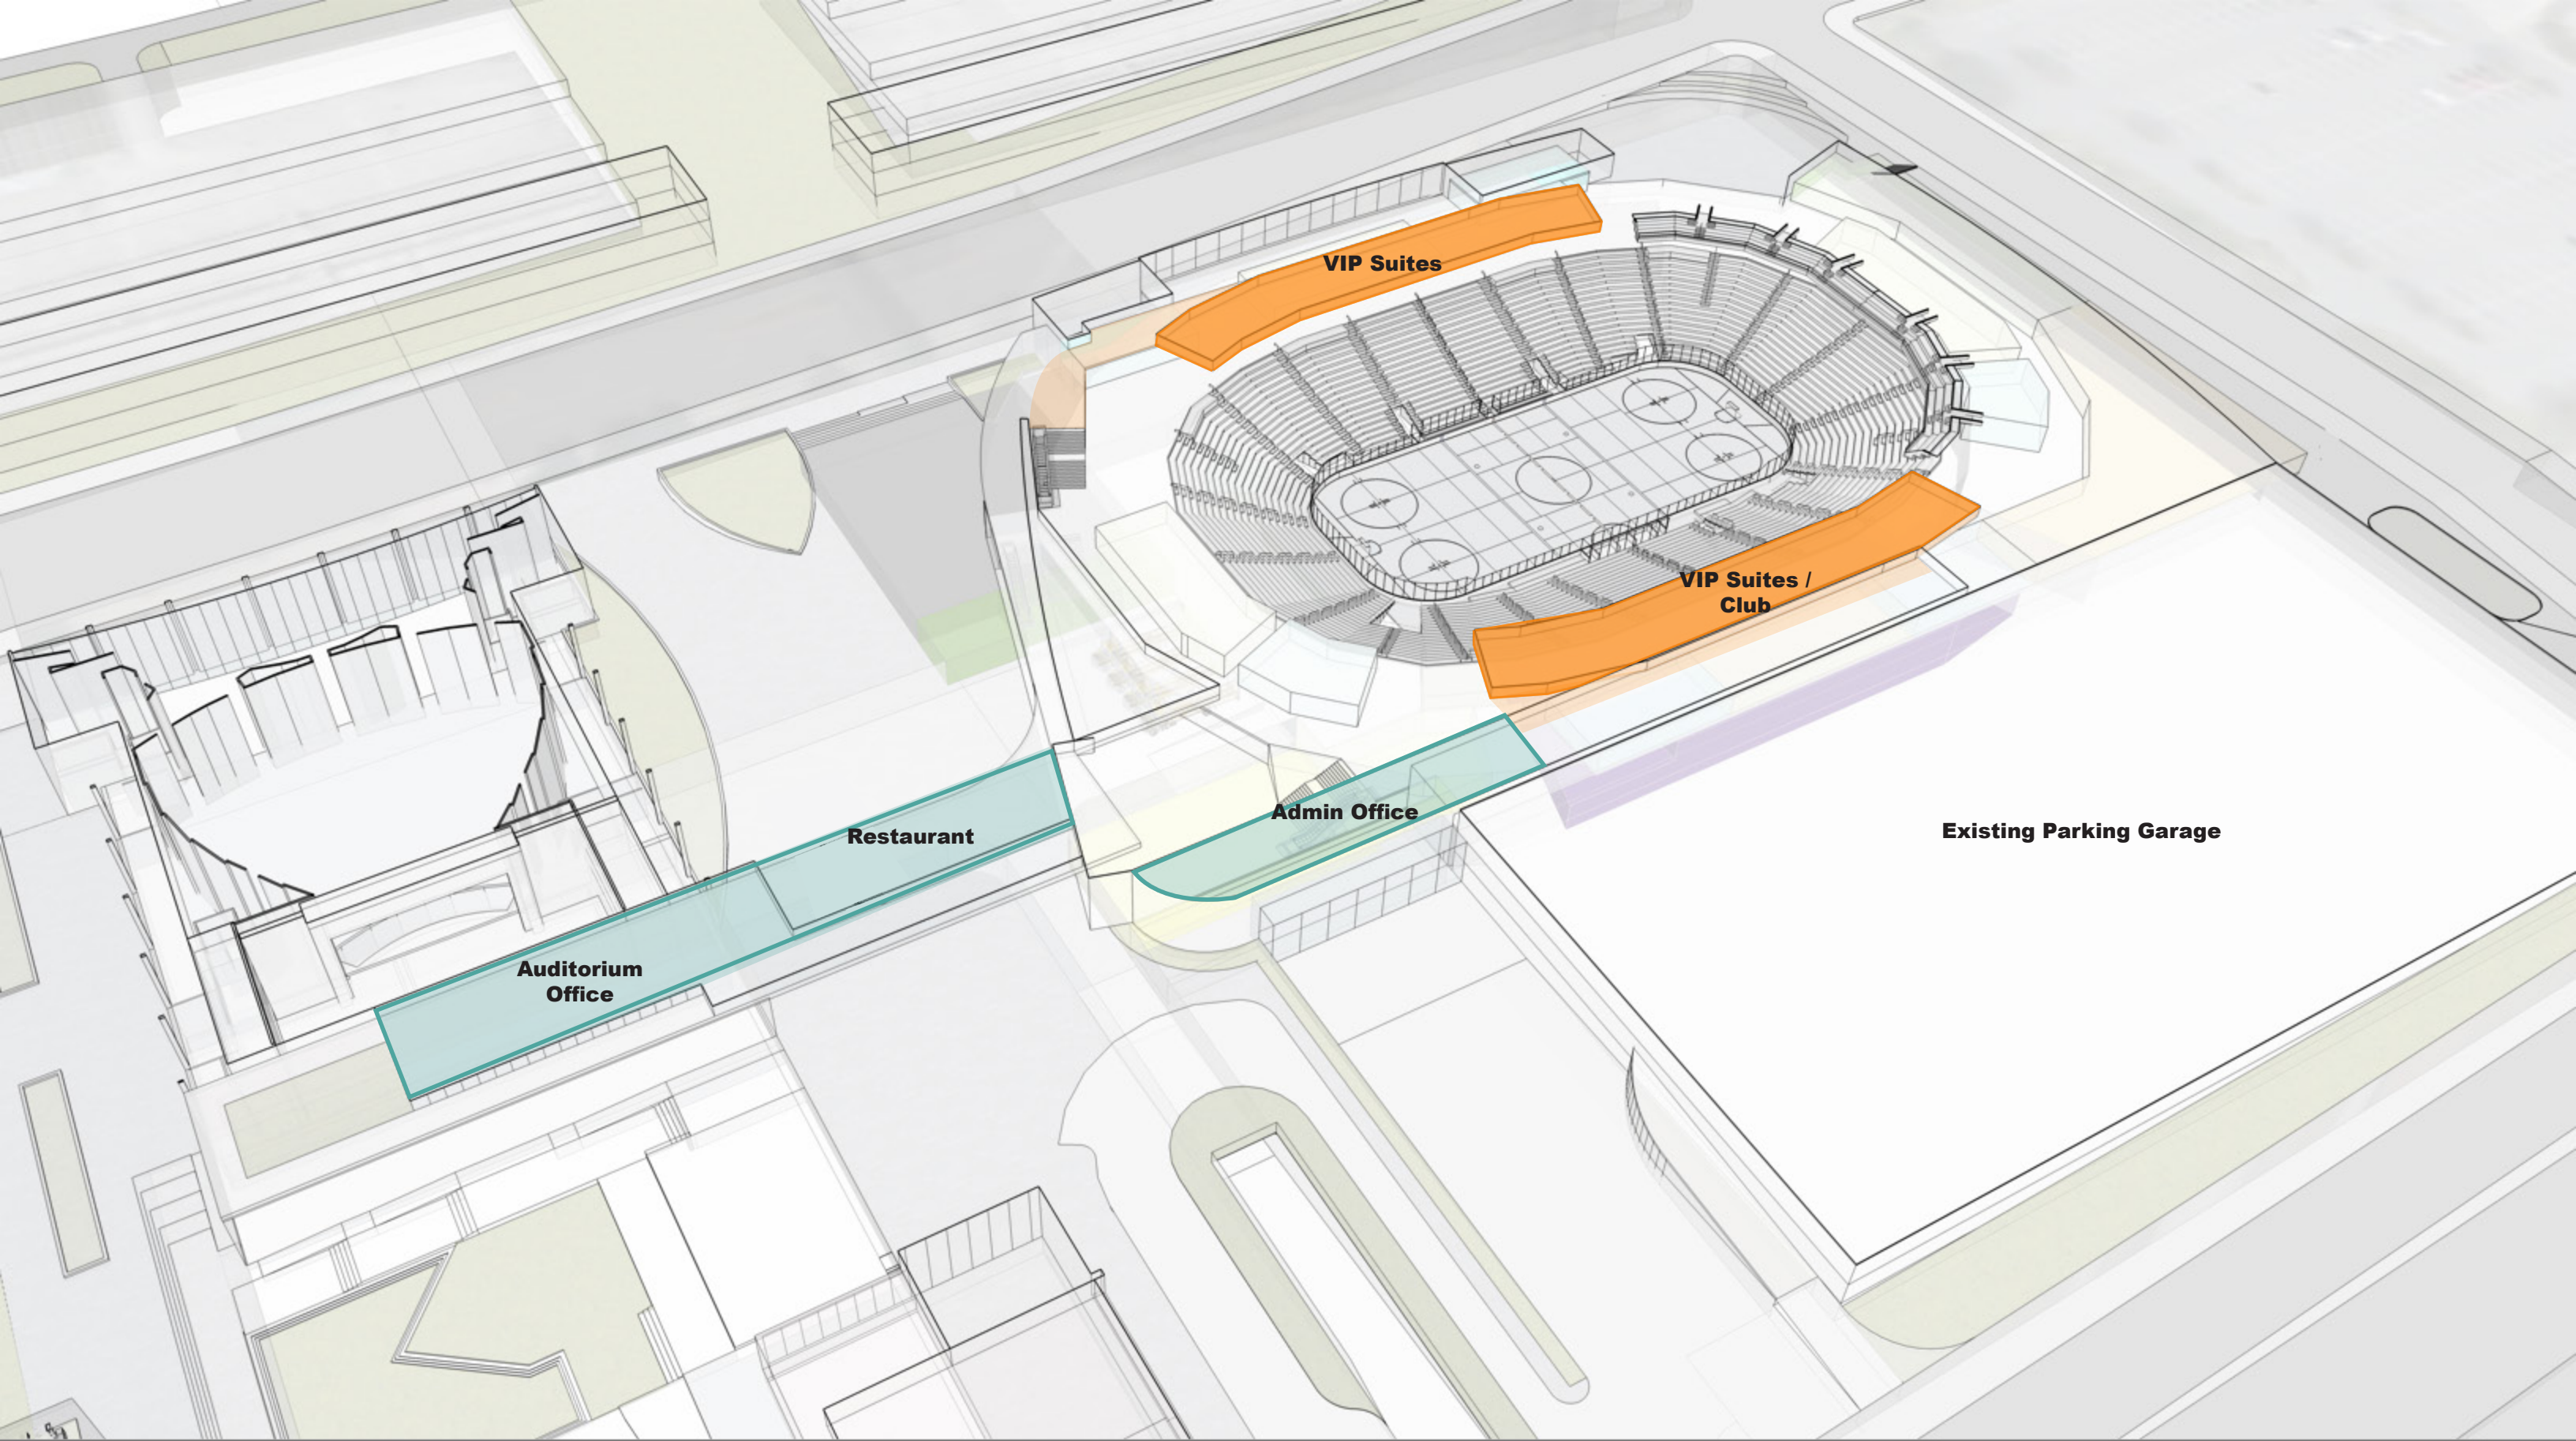

OPTION 1 - MAIN PLAZA & CONCOURSE LEVEL

OPTION 1 - MAIN PLAZA & CONCOURSE LEVEL

OPTION 1 - VIP LEVEL

OPTION 1- AERIAL VIEW FROM SOUTH

Auditorium Stage

Loading Dock

Main Plaza

New Loading Dock

New Arena

OPTION 1-EAST-WEST SECTION

HOCKEY

BASKETBALL

END STAGE CONCERT

Future Retail

New Arena

**Existing Parking
Garage**

OPTION 2- MAIN PLAZA & CONCOURSE LEVEL

OPTION 2- VIP LEVEL

OPTION 2- AERIAL VIEW FROM SOUTH

Stage

Loading Dock

**Restaurant
& Meeting**

New Loading Dock

New Arena

Main Plaza & Entrance

Future Retail

Future Retail

Existing Auditorium

Future Retail

Future Development

Future Retail

New Arena