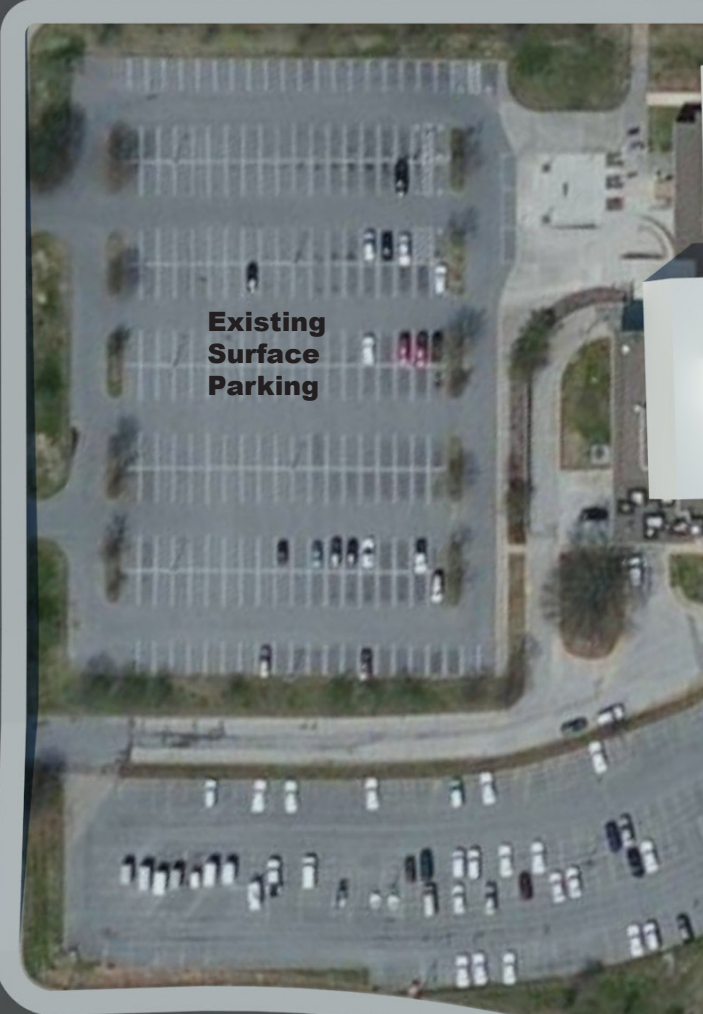

← Downtown

Howard Baker Jr Blvd